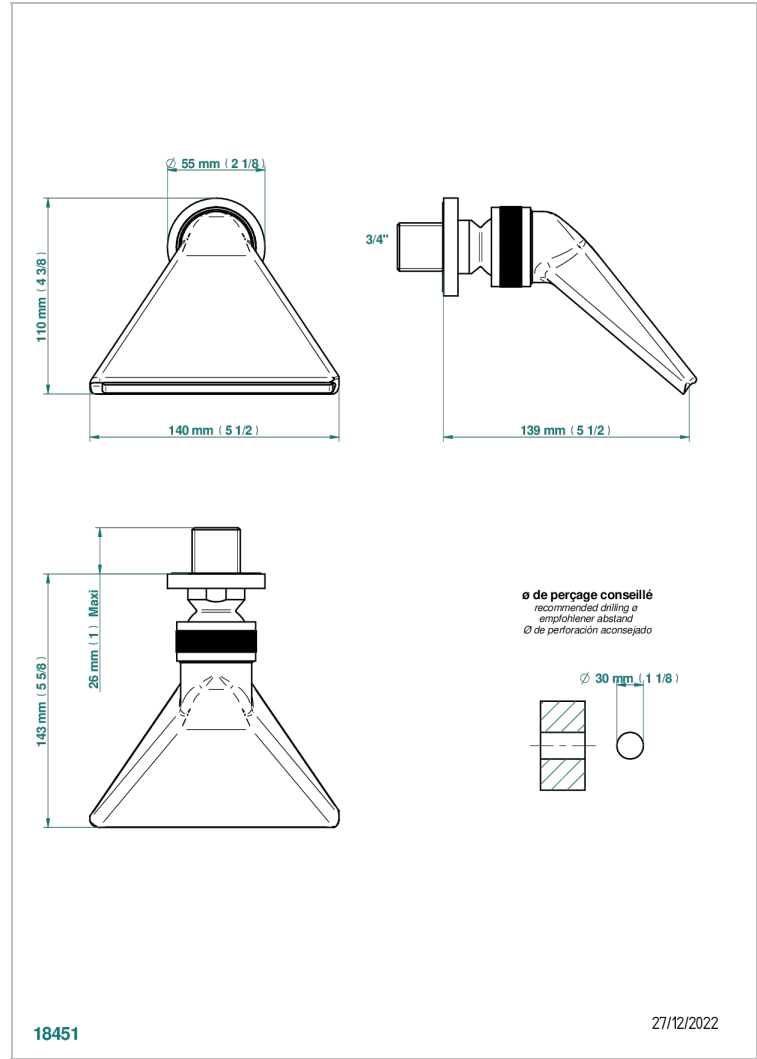

MOSSI CLEAR CRYSTAL

A2N-3640

Sports shower head 3/4"

THG[®]
PARIS

CHARACTERISTIC

- Mossi Clear crystal
- Sports shower head 3/4"

AVAILABLE FINITIONS

Antique nickel - H28
Black ceram - D30
Blush PVD - H62
Brass color PVD - H49
Brown bronze color PVD - F33
Gold color PVD - H52

Nickel color PVD - H55
Polished chrome (color finish) - A02
Polished chrome / Polished gold (color finish) - G02
Polished gold (color finish) - F01
Polished nickel - B01
Soft gold - F30

Soft matt gold - F31
Umber PVD - H66
Varnished matt antique red copper (color finish) - H07