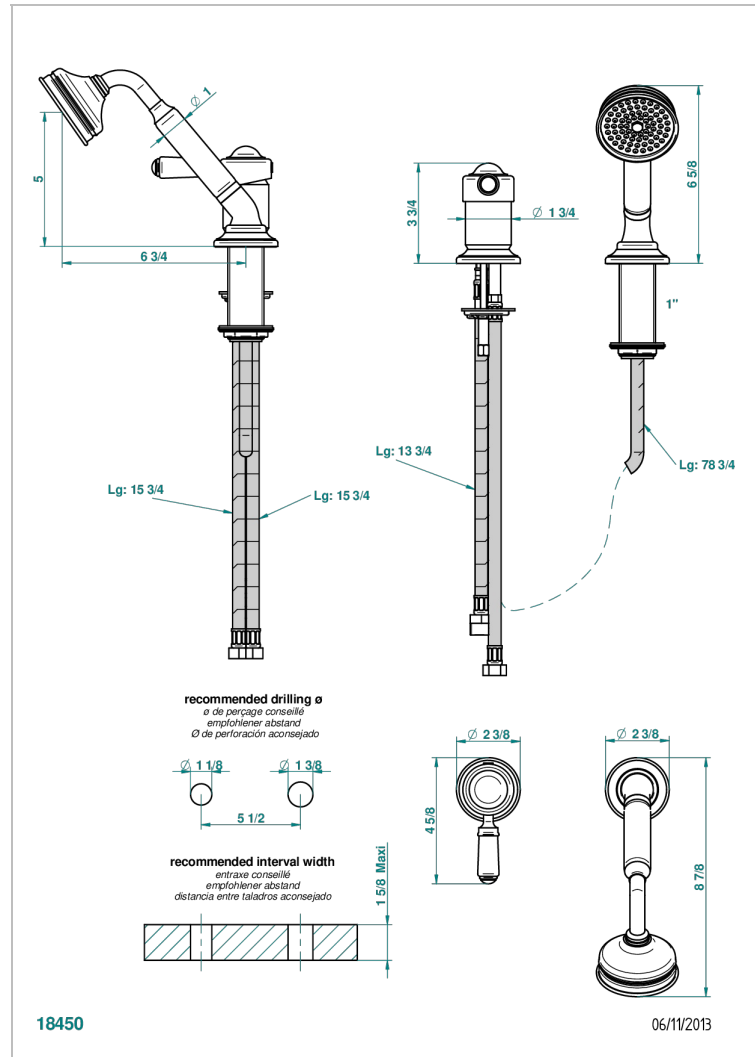

CHARLESTON WITH LEVER

G75-6523/60A

Rim mounted ceramic mixer with handshower

CHARACTERISTIC

- Charleston with lever
- Rim mounted ceramic mixer with handshower

TECHNICAL SPECS

- Recommandé : 3 bars (max. 5 bars) - Advised : 43,5 psi (max. 72 psi)
- 9,5 l/min à 3 bars (2.5 gpm at 43.5 psi)

AVAILABLE FINITIONS

Antique nickel - H28
 Black ceram - D30
 Blush PVD - H62
 Brass color PVD - H49
 Brown bronze color PVD - F33
 Gold color PVD - H52

Graphite PVD - H64
 Lacquered light bronze - D01
 Matt Umber PVD - H67
 Matt blush PVD - H60
 Matt brass color PVD - H50
 Matt brown bronze color PVD - F34