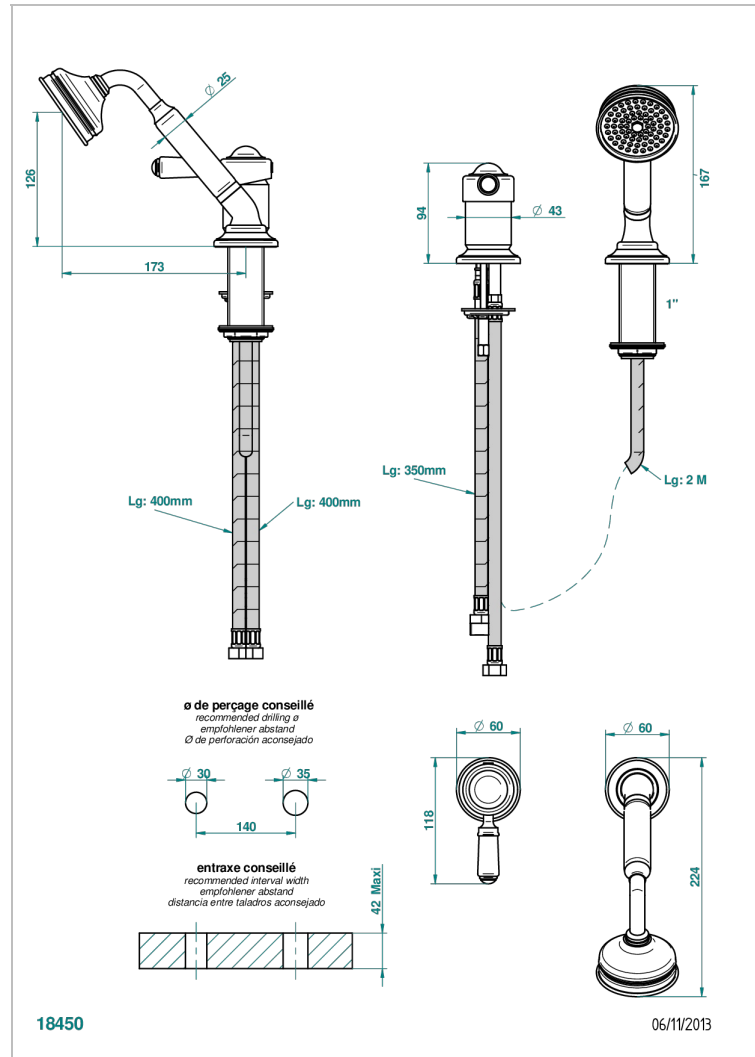

CHARLESTON WITH LEVER

G75-6523/60A

Rim mounted ceramic mixer with handshower

CHARACTERISTIC

- Charleston with lever
- Rim mounted ceramic mixer with handshower

TECHNICAL SPECS

- Recommandé : 3 bars (max. 5 bars) - Advised : 43,5 psi (max. 72 psi)
- 9,5 l/min à 3 bars (2.5 gpm at 43.5 psi)

AVAILABLE FINITIONS

Antique nickel - H28
Black ceram - D30
Blush PVD - H62
Brass color PVD - H49
Brown bronze color PVD - F33
Gold color PVD - H52

Graphite PVD - H64
Lacquered light bronze - D01
Matt Umber PVD - H67
Matt blush PVD - H60
Matt brass color PVD - H50
Matt brown bronze color PVD - F34