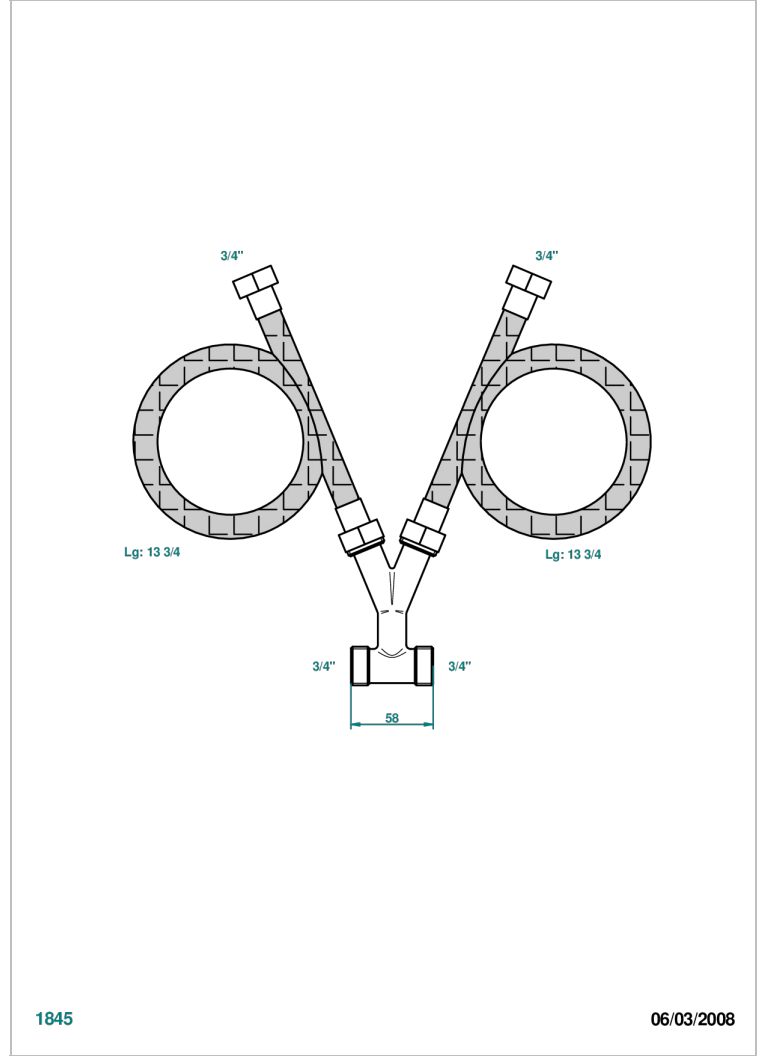

GENERAL PRODUCTS

G00-77

Special Tee set for waterfall spout

CHARACTERISTIC

- General Products
- Special Tee set for waterfall spout

AVAILABLE FINITIONS

*** - A00