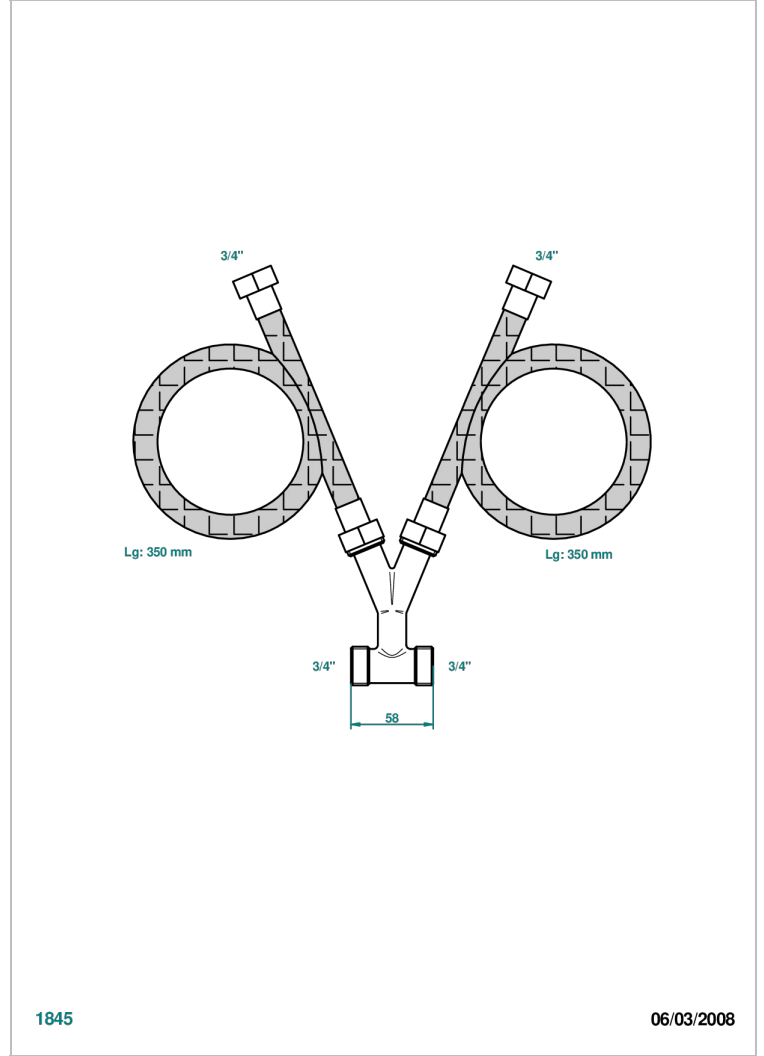

GENERAL ITEMS

G00-77

Connection kit for waterfall spouts

CHARACTERISTIC

- General Items
- Connection kit for waterfall spouts

AVAILABLE FINITIONS

*** - A00