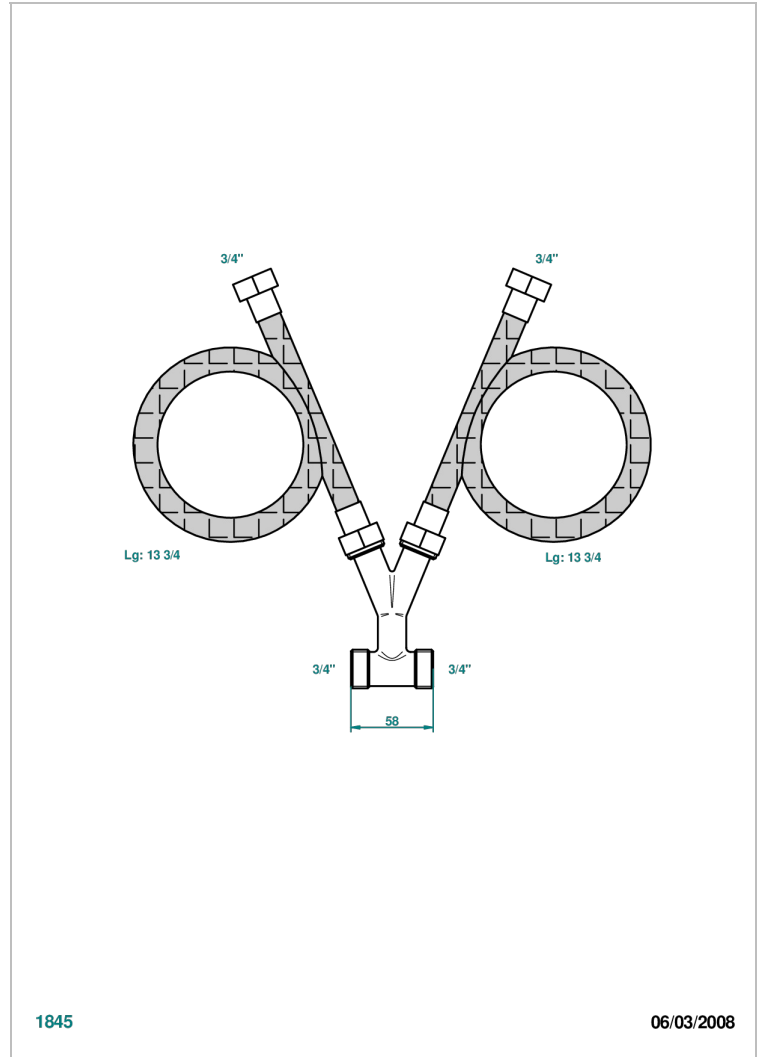

# GENERAL ITEMS

G00-77

Connection kit for waterfall spouts

## CHARACTERISTIC

- General Items
- Connection kit for waterfall spouts