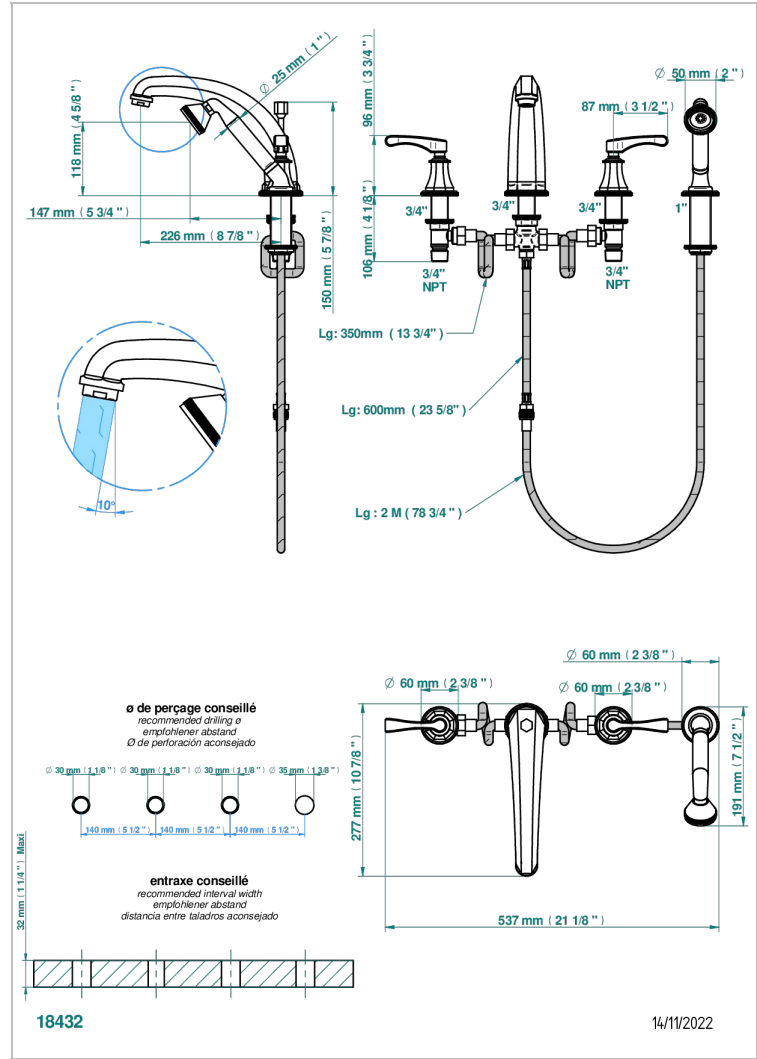

ART DECO WITH LEVER

A55-112BSGBH

Rim mounted 4-hole bath/shower mixer, diverter to super goliath high spout

THG
PARIS

CHARACTERISTIC

- ACS : 18ACCLY473

TECHNICAL SPECS

- Recommandé : 3 bars (max. 5 bars) - Advised : 43,5 psi (max. 72 psi)
- Bec : 35 l/min à 3 bars - Douchette : 8 l/min à 3 bars
- Spout : 9.26 gpm at 43.5 psi - Handshower : 2.12 gpm at 43.5 psi

STANDARDS

AVAILABLE FINITIONS

Antique nickel - H28
Black ceram - D30
Blush PVD - H62
Brass color PVD - H49
Brown bronze color PVD - F33
Gold color PVD - H52

Graphite PVD - H64
Lacquered light bronze - D01
Matt Umber PVD - H67
Matt blush PVD - H60
Matt brass color PVD - H50
Matt brown bronze color PVD - F34