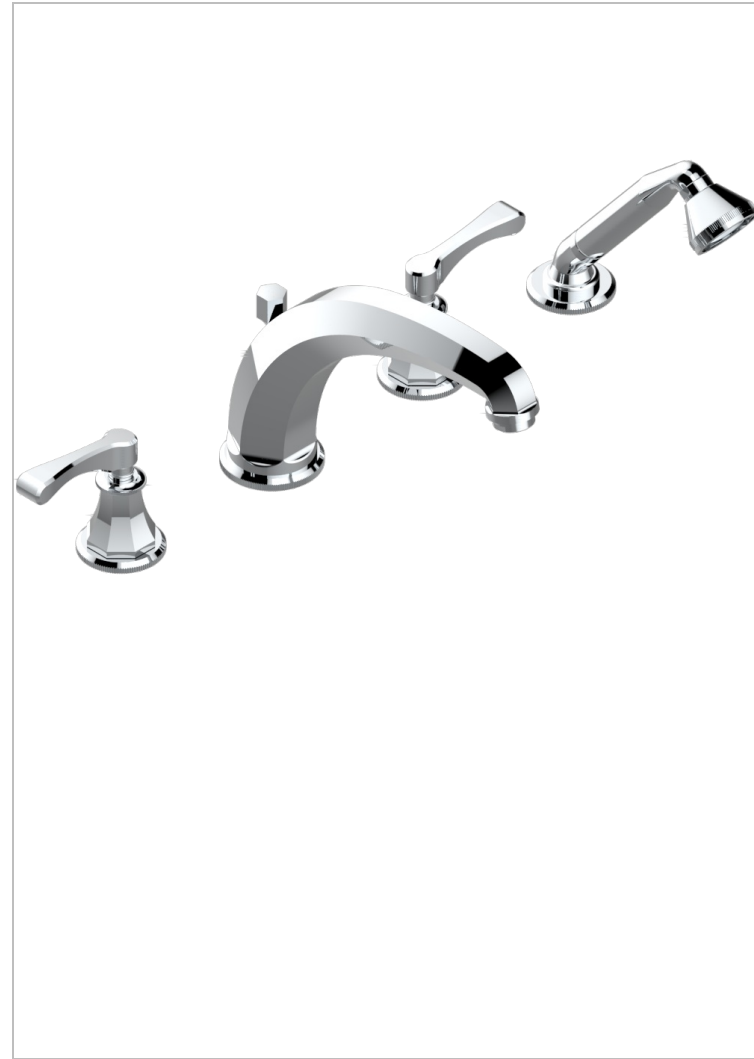

ART DECO WITH LEVER

A55-112BSGBH

Rim mounted 4-hole bath/shower mixer, diverter to super goliath high spout

THG
PARIS

CHARACTERISTIC

- ACS : 18ACCLY473

TECHNICAL SPECS

- Recommandé : 3 bars (max. 5 bars) - Advised : 43,5 psi (max. 72 psi)
- Bec : 35 l/min à 3 bars - Douchette : 8 l/min à 3 bars
- Spout : 9.26 gpm at 43.5 psi - Handshower : 2.12 gpm at 43.5 psi

STANDARDS

AVAILABLE FINITIONS

Antique nickel - H28
Black ceram - D30
Blush PVD - H62
Brass color PVD - H49
Brown bronze color PVD - F33
Gold color PVD - H52

Graphite PVD - H64
Lacquered light bronze - D01
Matt Umber PVD - H67
Matt blush PVD - H60
Matt brass color PVD - H50
Matt brown bronze color PVD - F34

Soft gold - F30
Soft matt gold - F31
Umber PVD - H66
Varnished matt antique red copper (color finish) - H07