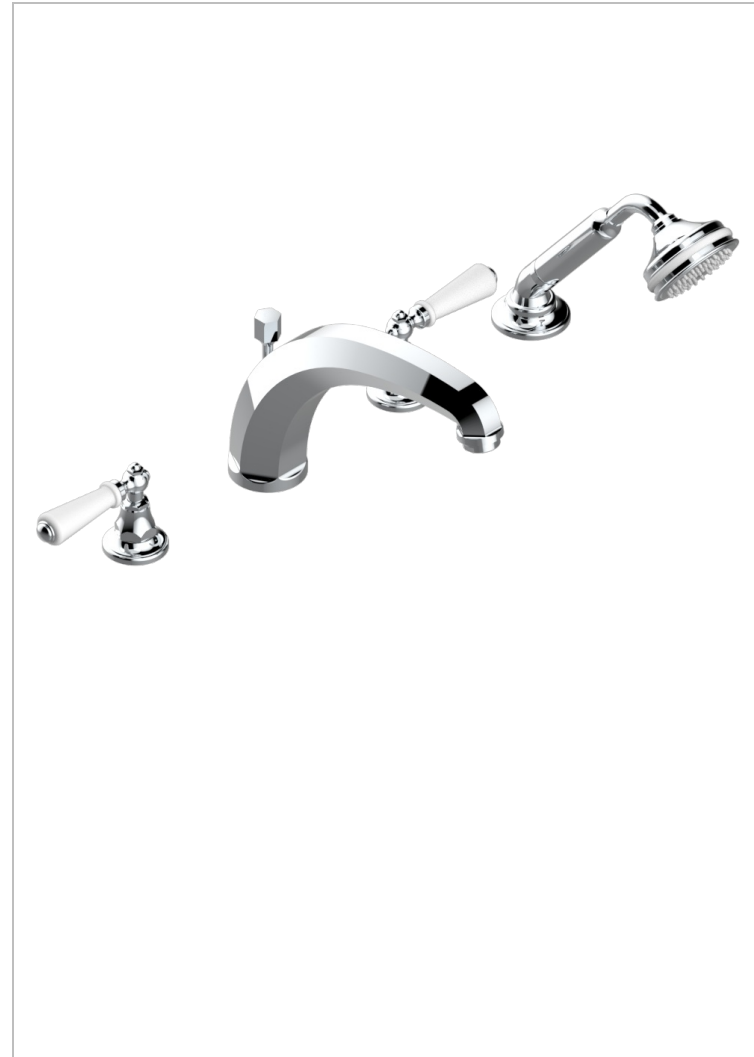

CHARLESTON WITH LEVER HANDLES

G75-112BSGBHUS

Roman tub set with high diverter spout and handshower, 3/4" valves

CHARACTERISTIC

- Charleston with lever handles
- Roman tub set with high diverter spout and handshower, 3/4" valves

TECHNICAL SPECS

- Recommandé : 3 bars (max. 5 bars) - Advised : 43,5 psi (max. 72 psi)
- Bec : 35 l/min à 3 bars - Douchette : 9,5 l/min à 3 bars
- Spout : 9.26 gpm at 43.5 psi - Handshower : 2.5 gpm at 43.5 psi

Matt blush PVD - H60
Matt brass color PVD - H50
Matt brown bronze color PVD - F34
Matt chrome (American satin) - CO2
Matt gold color PVD - H53
Matt graphite PVD - H65

Matt nickel (American satin) - CO1
Matt nickel color PVD - H56
Natural smoked Brass - A13
Nickel antique / Sovereign - H28
Nickel color PVD - H55
Nickel polished - B01