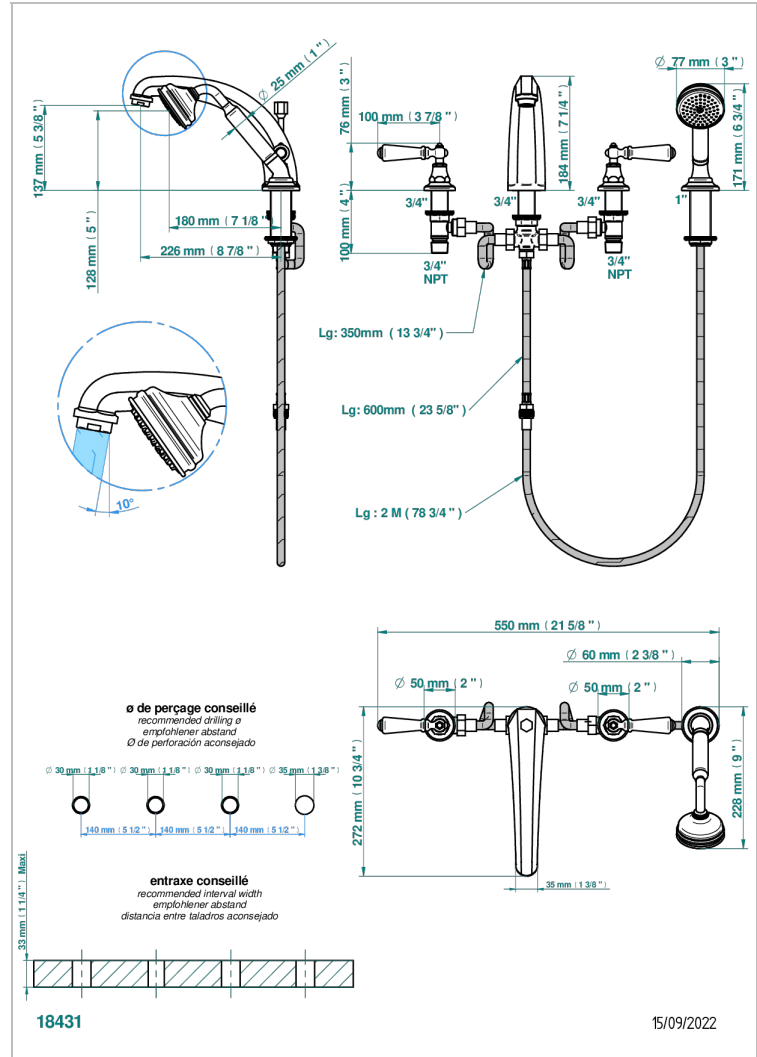

CHARLESTON WITH LEVER HANDLES

G75-112BSGBHUS

Roman tub set with high diverter spout and handshower, 3/4" valves

CHARACTERISTIC

- Charleston with lever handles
- Roman tub set with high diverter spout and handshower, 3/4" valves

TECHNICAL SPECS

- Recommandé : 3 bars (max. 5 bars) - Advised : 43,5 psi (max. 72 psi)
- Bec : 35 l/min à 3 bars - Douchette : 9,5 l/min à 3 bars
- Spout : 9.26 gpm at 43.5 psi - Handshower : 2.5 gpm at 43.5 psi