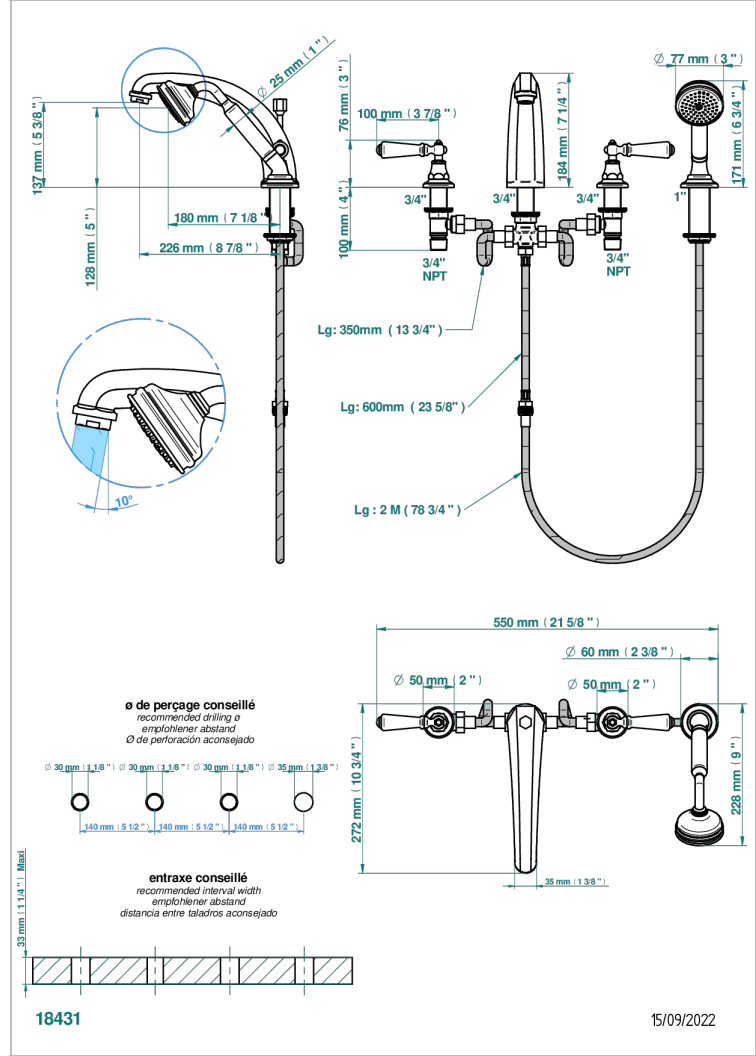

CHARLESTON WITH LEVER

G75-112BSGBH

Rim mounted 4-hole bath/shower mixer, diverter to super goliath high spout

THG
PARIS

CHARACTERISTIC

- ACS : 18ACCLY473

TECHNICAL SPECS

- Recommandé : 3 bars (max. 5 bars) - Advised : 43,5 psi (max. 72 psi)
- Bec : 35 l/min à 3 bars - Douchette : 9,5 l/min à 3 bars
- Spout : 9.26 gpm at 43.5 psi - Handshower : 2.5 gpm at 43.5 psi

STANDARDS

AVAILABLE FINITIONS

- Antique nickel - H28
- Black ceram - D30
- Blush PVD - H62
- Brass color PVD - H49
- Brown bronze color PVD - F33
- Gold color PVD - H52

- Graphite PVD - H64
- Lacquered light bronze - D01
- Matt Umber PVD - H67
- Matt blush PVD - H60
- Matt brass color PVD - H50
- Matt brown bronze color PVD - F34