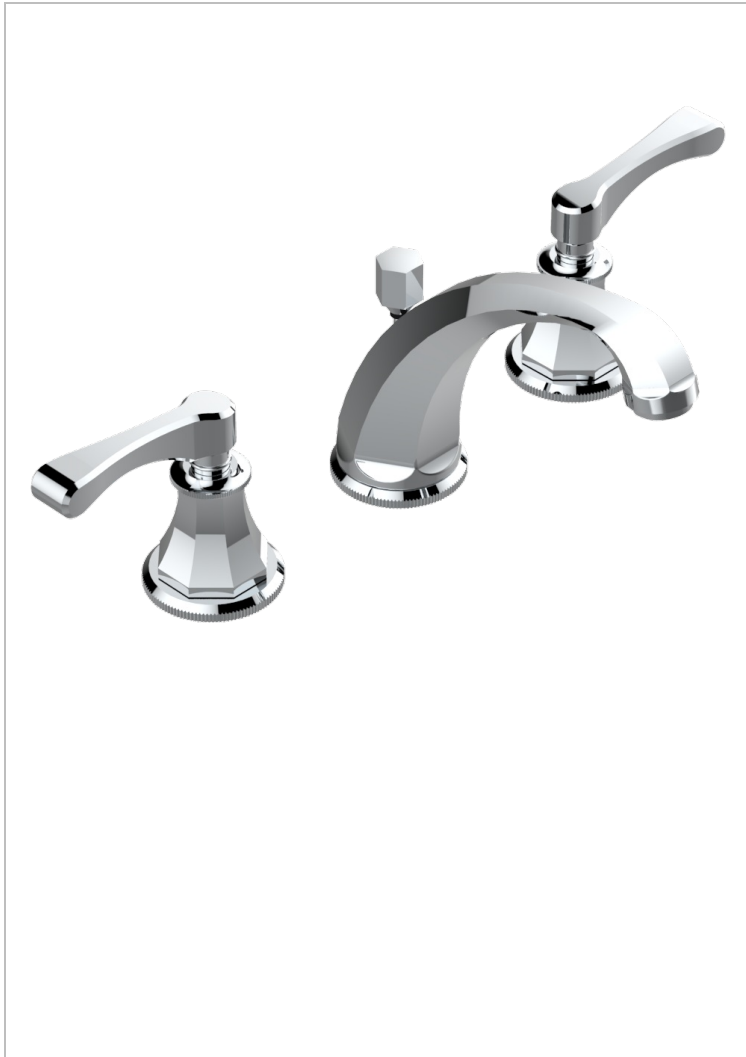

ART DECO WITH LEVER HANDLES

A55-152/US

Widespread lavatory set, high spout, with drain

CHARACTERISTIC

- Art Déco with lever handles
- Widespread lavatory set, high spout, with drain

TECHNICAL SPECS

- Recommandé : 3 bars (max. 5 bars) - Advised : 43,5 psi (max. 72 psi)
- 5,7 l/min à 3 bars (1.5 gpm at 43.5 psi)

AVAILABLE FINITIONS

Black ceram - D30
Blush PVD - H62
Brass color PVD - H49
Brown bronze color PVD - F33
Chrome polished - A02
Chrome polished / gold polished - G02

Copper antique matt, coated - H07
Gold color PVD - H52
Gold mat - F07
Gold polished - F01
Graphite PVD - H64
Light coated bronze - D01

Matt Umber PVD - H67
Matt blush PVD - H60
Matt brass color PVD - H50
Matt brown bronze color PVD - F34
Matt chrome (American satin) - C02
Matt gold color PVD - H53

Matt graphite PVD - H65
Matt nickel (American satin) - C01
Matt nickel color PVD - H56
Natural smoked Brass - A13
Nickel antique / Sovereign - H28
Nickel color PVD - H55

Nickel polished - B01
Soft gold - F30
Soft matt gold - F31
Umber PVD - H66