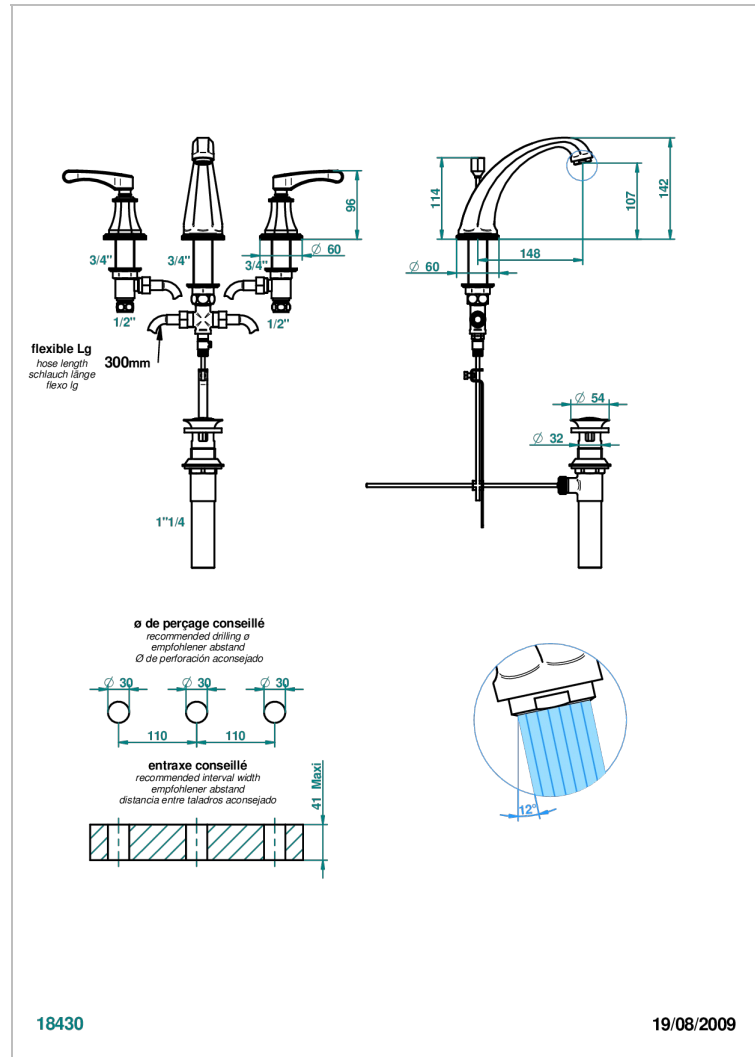

ART DECO WITH LEVER HANDLES

A55-152/US

Widespread lavatory set, high spout, with drain

CHARACTERISTIC

- Art Déco with lever handles
- Widespread lavatory set, high spout, with drain

TECHNICAL SPECS

- Recommandé : 3 bars (max. 5 bars) - Advised : 43,5 psi (max. 72 psi)
- 5,7 l/min à 3 bars (1.5 gpm at 43.5 psi)