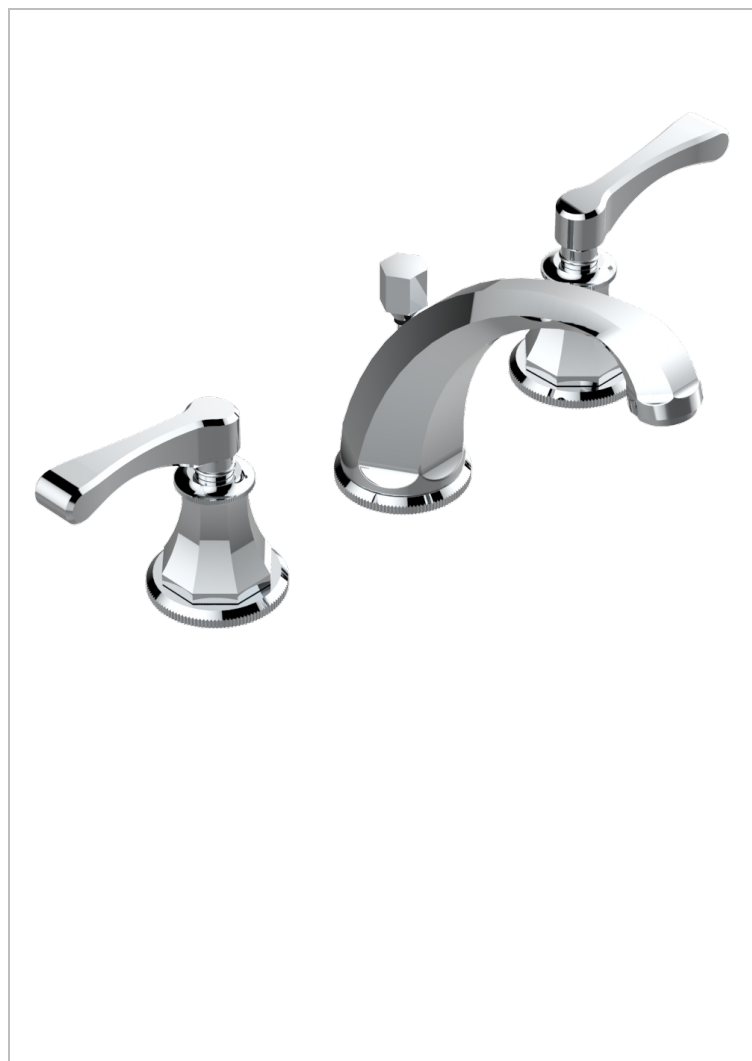

# ART DECO WITH LEVER HANDLES

A55-152/US

Widespread lavatory set, high spout, with drain

## CHARACTERISTIC

- Art Déco with lever handles
- Widespread lavatory set, high spout, with drain

Nickel antique / Sovereign - H28

Nickel color PVD - H55

Nickel polished - B01

Soft gold - F30

Soft matt gold - F31

Umber PVD - H66