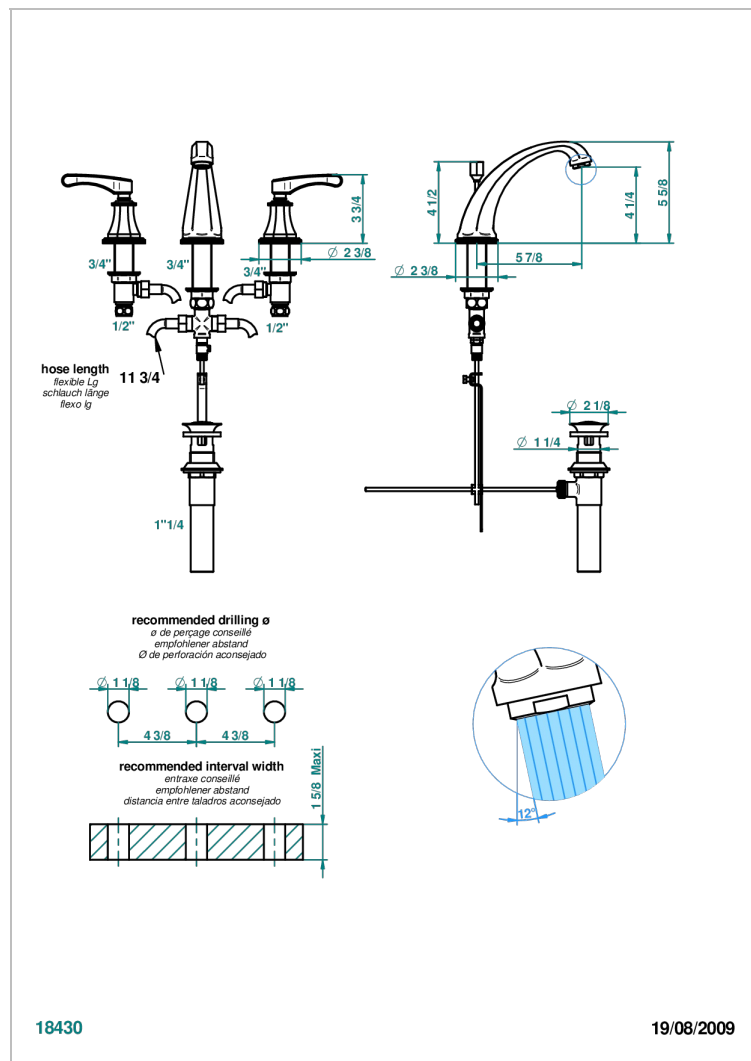

# ART DECO WITH LEVER HANDLES

A55-152/US

Widespread lavatory set, high spout, with drain

## CHARACTERISTIC

- Art Déco with lever handles
- Widespread lavatory set, high spout, with drain