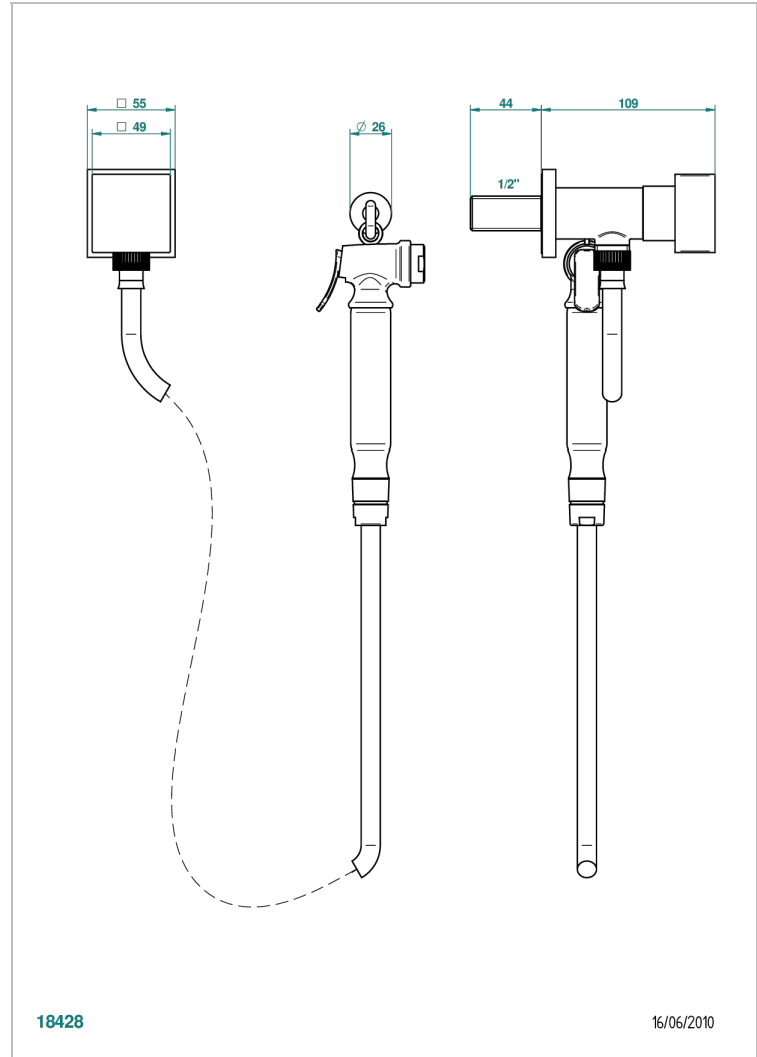

Wc douche set including: valve, trigger spray, reinforced hose (1.25m) and hook

CHARACTERISTIC

- ACS : 19ACCLY406

TECHNICAL SPECS

- Recommandé : 3 bars (max. 5 bars) - Advised : 43,5 psi (max. 72 psi)
- 9,5 l/min à 3 bars (2.5 gpm at 43.5 psi)

STANDARDS

AVAILABLE FINITIONS

- Antique nickel - H28
- Black ceram - D30
- Blush PVD - H62
- Brass color PVD - H49
- Brown bronze color PVD - F33
- Gold color PVD - H52

- Graphite PVD - H64
- Lacquered light bronze - D01
- Matt Umber PVD - H67
- Matt blush PVD - H60
- Matt brass color PVD - H50
- Matt brown bronze color PVD - F34