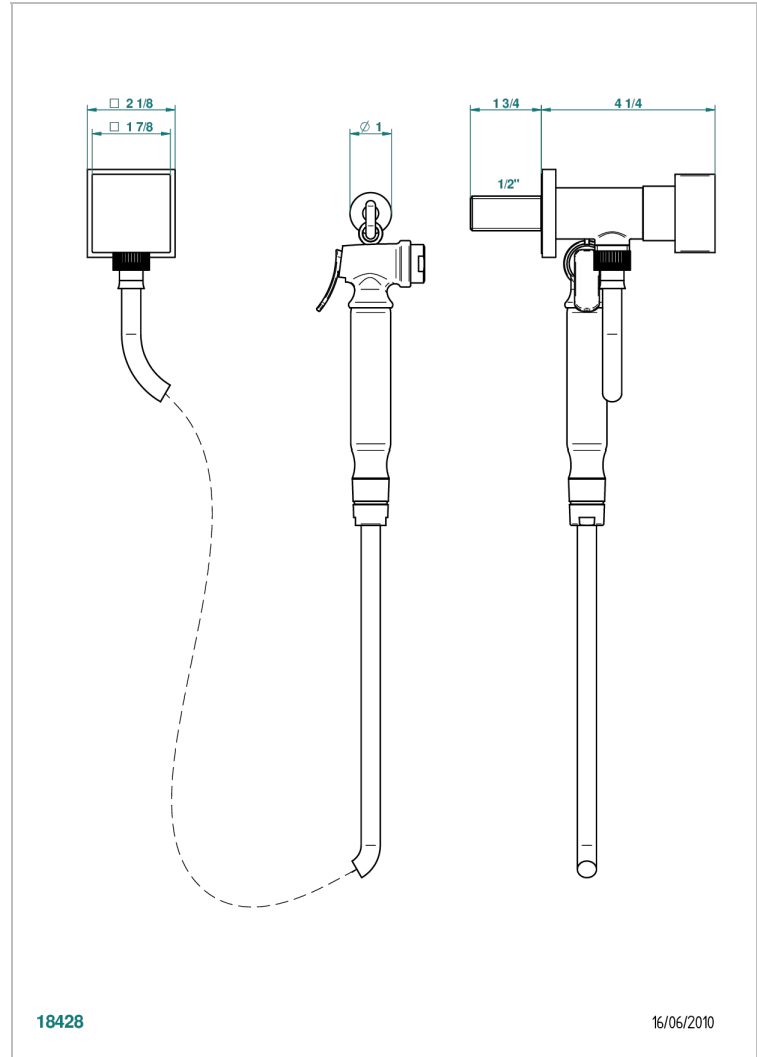

Wc douche set including: valve, trigger spray, reinforced hose (1.25m) and hook

18428

16/06/2010

**CHARACTERISTIC**

- ACS : 19ACCLY406

**TECHNICAL SPECS**

- Recommandé : 3 bars (max. 5 bars) - Advised : 43,5 psi (max. 72 psi)
- 9,5 l/min à 3 bars (2.5 gpm at 43.5 psi)

**STANDARDS**

**AVAILABLE FINITIONS**

- Antique nickel - H28
- Black ceram - D30
- Blush PVD - H62
- Brass color PVD - H49
- Brown bronze color PVD - F33
- Gold color PVD - H52

- Graphite PVD - H64
- Lacquered light bronze - D01
- Matt Umber PVD - H67
- Matt blush PVD - H60
- Matt brass color PVD - H50
- Matt brown bronze color PVD - F34