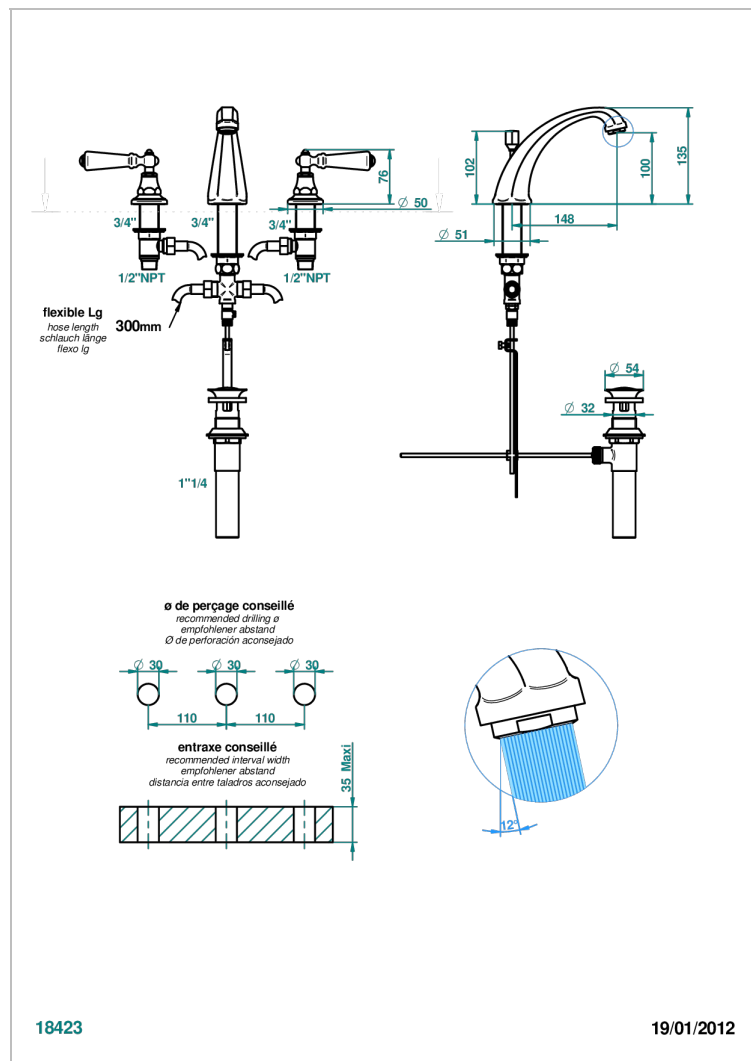

# CHARLESTON WITH LEVER HANDLES

G75-152/US

Widespread lavatory set, high spout, with drain

## CHARACTERISTIC

- Charleston with lever handles
- Widespread lavatory set, high spout, with drain