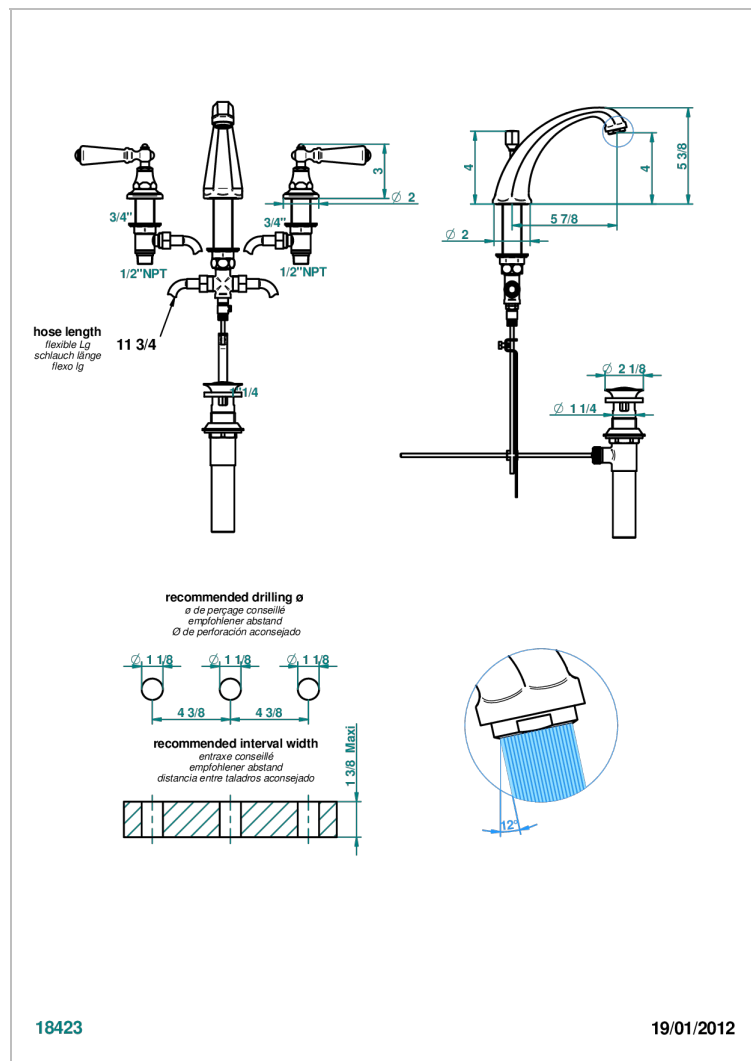

CHARLESTON WITH LEVER HANDLES

G75-152/US

Widespread lavatory set, high spout, with drain

CHARACTERISTIC

- Charleston with lever handles
- Widespread lavatory set, high spout, with drain

TECHNICAL SPECS

- Recommandé : 3 bars (max. 5 bars) - Advised : 43,5 psi (max. 72 psi)
- 5,7 l/min à 3 bars (1.5 gpm at 43.5 psi)