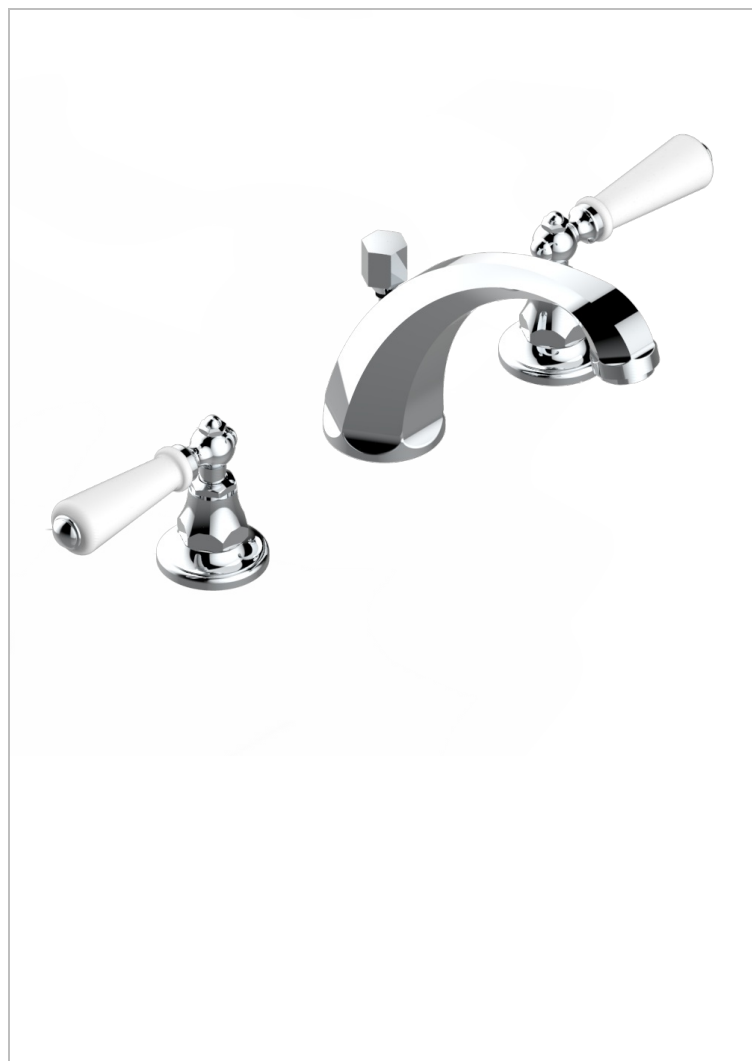

CHARLESTON WITH LEVER HANDLES

G75-152/US

Widespread lavatory set, high spout, with drain

CHARACTERISTIC

- Charleston with lever handles
- Widespread lavatory set, high spout, with drain

TECHNICAL SPECS

- Recommandé : 3 bars (max. 5 bars) - Advised : 43,5 psi (max. 72 psi)
- 5,7 l/min à 3 bars (1.5 gpm at 43.5 psi)

AVAILABLE FINITIONS

Black ceram - D30
Blush PVD - H62
Brass color PVD - H49
Brown bronze color PVD - F33
Chrome polished - A02
Chrome polished / gold polished - G02

Gold color PVD - H52
Gold mat - F07
Gold polished - F01
Graphite PVD - H64
Light coated bronze - D01
Matt Umber PVD - H67

Matt blush PVD - H60
Matt brass color PVD - H50
Matt brown bronze color PVD - F34
Matt chrome (American satin) - C02
Matt gold color PVD - H53
Matt graphite PVD - H65

Matt nickel (American satin) - C01
Matt nickel color PVD - H56
Natural smoked Brass - A13
Nickel antique / Sovereign - H28
Nickel color PVD - H55
Nickel polished - B01

Soft gold - F30
Soft matt gold - F31
Umber PVD - H66