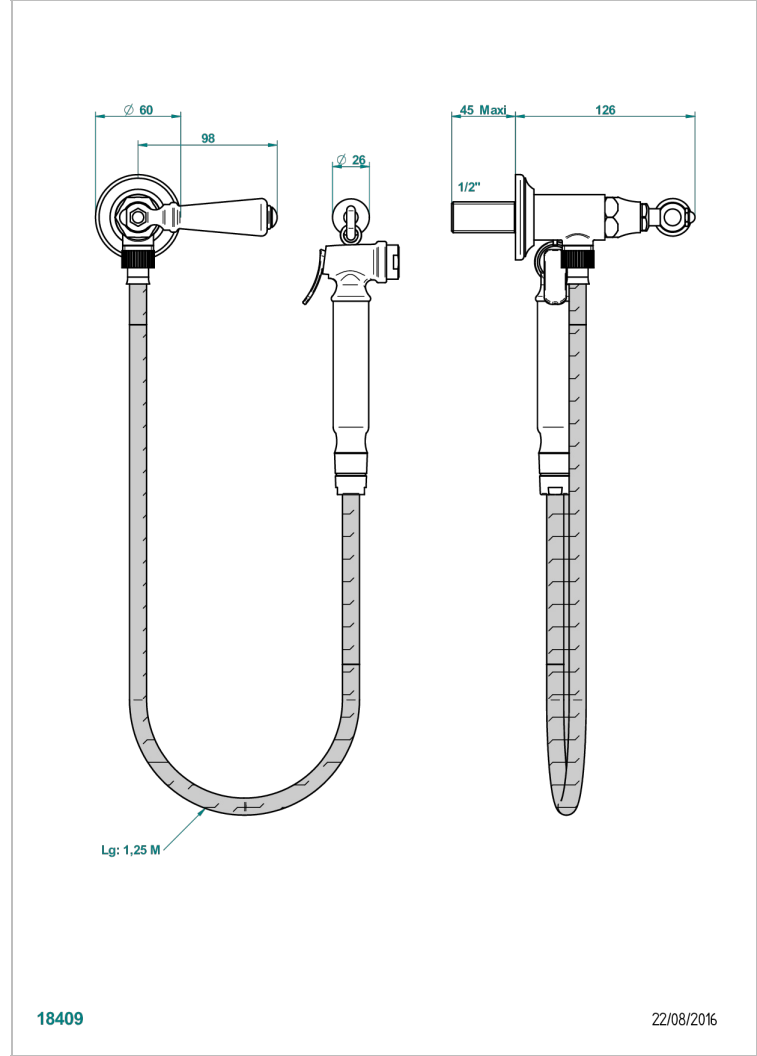

CHARLESTON WITH LEVER

G75-5840/8

THG[®]
PARIS

Wc douche set including: valve, trigger spray, reinforced hose (1.25m) and hook

CHARACTERISTIC

- ACS : 19ACCLY406

STANDARDS

TECHNICAL SPECS

- Recommandé : 3 bars (max. 5 bars) - Advised : 43,5 psi (max. 72 psi)
- 9,5 l/min à 3 bars (2.5 gpm at 43.5 psi)

AVAILABLE FINITIONS

Antique nickel - H28
Black ceram - D30
Blush PVD - H62
Brass color PVD - H49
Brown bronze color PVD - F33
Gold color PVD - H52