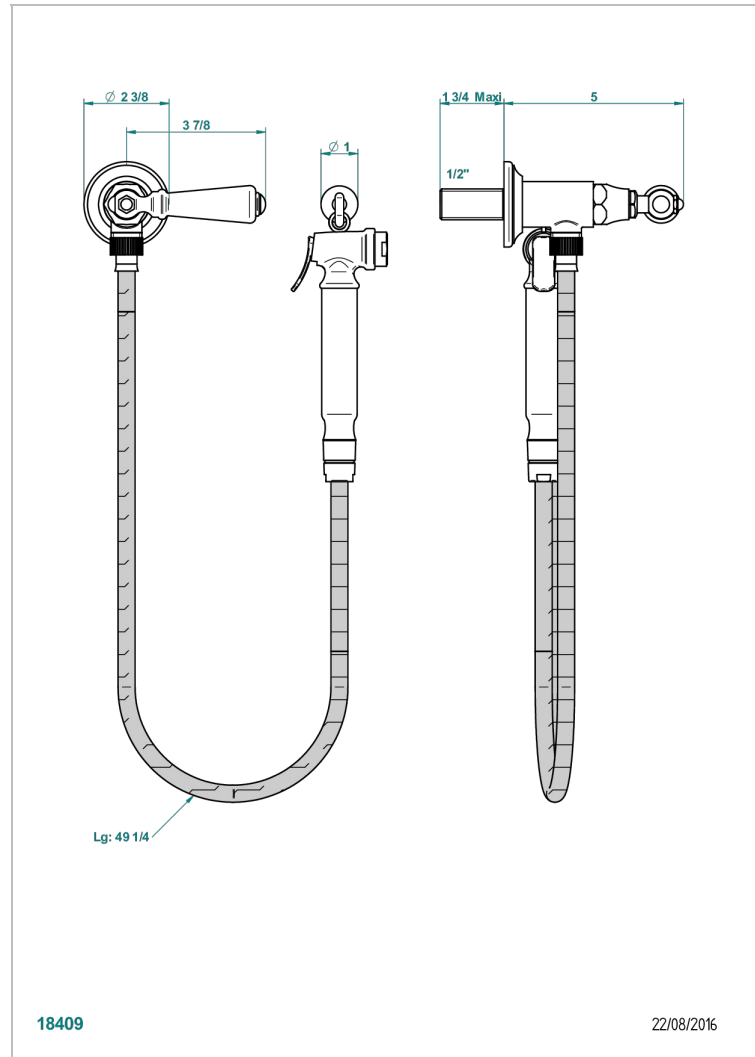

CHARLESTON WITH LEVER

G75-5840/8

THG[®]
PARIS

Wc douche set including: valve, trigger spray, reinforced hose (1.25m) and hook

CHARACTERISTIC

- ACS : 19ACCLY406

STANDARDS

TECHNICAL SPECS

- Recommandé : 3 bars (max. 5 bars) - Advised : 43,5 psi (max. 72 psi)
- 9,5 l/min à 3 bars (2.5 gpm at 43.5 psi)

AVAILABLE FINITIONS

Antique nickel - H28
Black ceram - D30
Blush PVD - H62
Brass color PVD - H49
Brown bronze color PVD - F33
Gold color PVD - H52