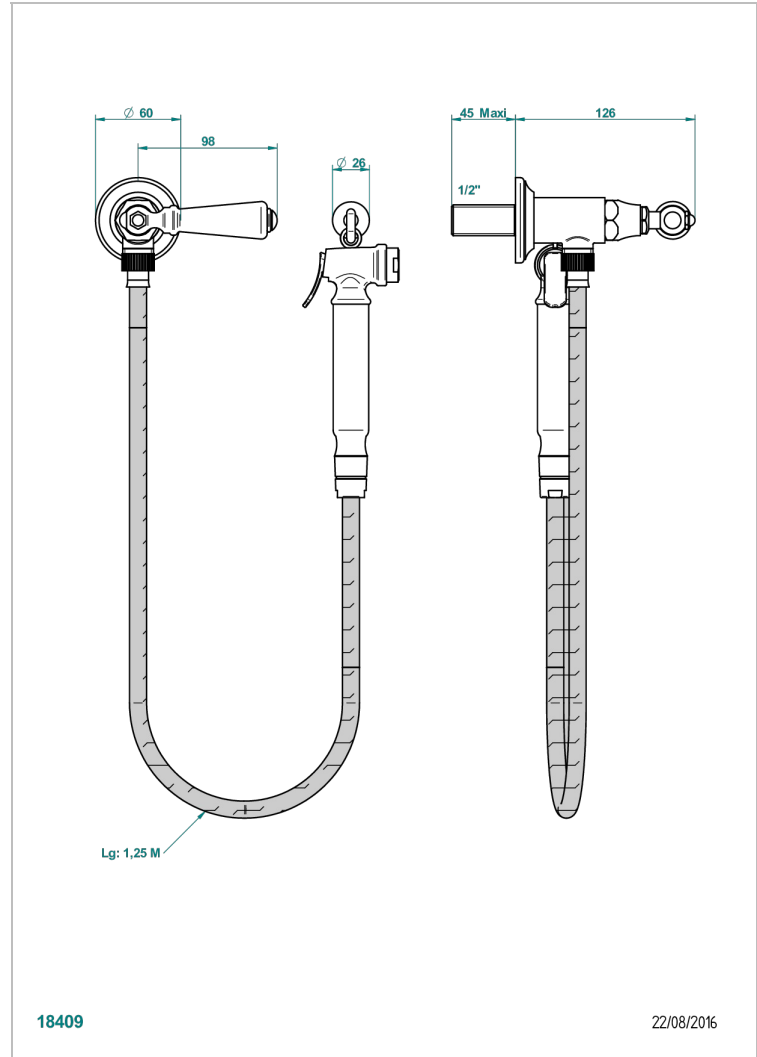

CHARLESTON WITH LEVER

G75-5840/8

THG[®]
PARIS

Wc douche set including: valve, trigger spray, reinforced hose (1.25m) and hook

CHARACTERISTIC

- ACS : 19ACCLY406

STANDARDS

TECHNICAL SPECS

- Recommandé : 3 bars (max. 5 bars) - Advised : 43,5 psi (max. 72 psi)
- 9,5 l/min à 3 bars (2.5 gpm at 43.5 psi)

AVAILABLE FINITIONS

Antique nickel - H28
Black ceram - D30
Blush PVD - H62
Brass color PVD - H49
Brown bronze color PVD - F33
Gold color PVD - H52