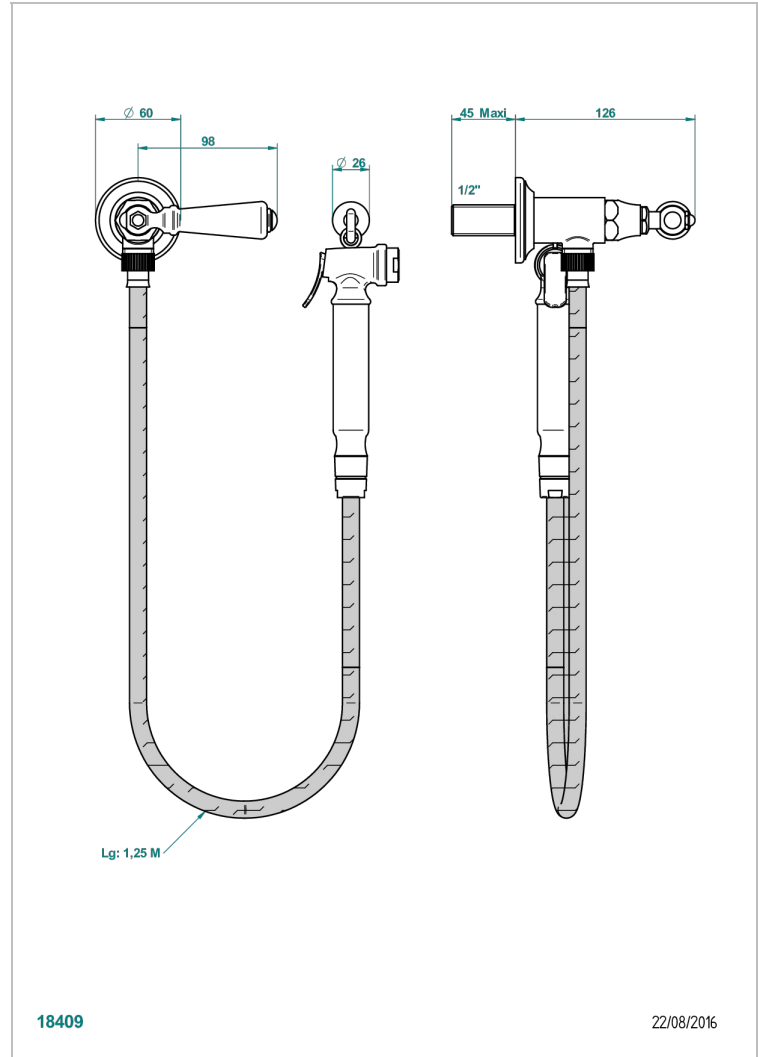

1900 WITH LEVER

G28-5840/8

THG[®]
PARIS

Wc douche set including: valve, trigger spray, reinforced hose (1.25m) and hook

CHARACTERISTIC

- ACS : 19ACCLY406

STANDARDS

TECHNICAL SPECS

- Recommandé : 3 bars (max. 5 bars) - Advised : 43,5 psi (max. 72 psi)
- 9,5 l/min à 3 bars (2.5 gpm at 43.5 psi)

AVAILABLE FINITIONS

Antique nickel - H28
Black ceram - D30
Blush PVD - H62
Brass color PVD - H49
Brown bronze color PVD - F33
Gold color PVD - H52