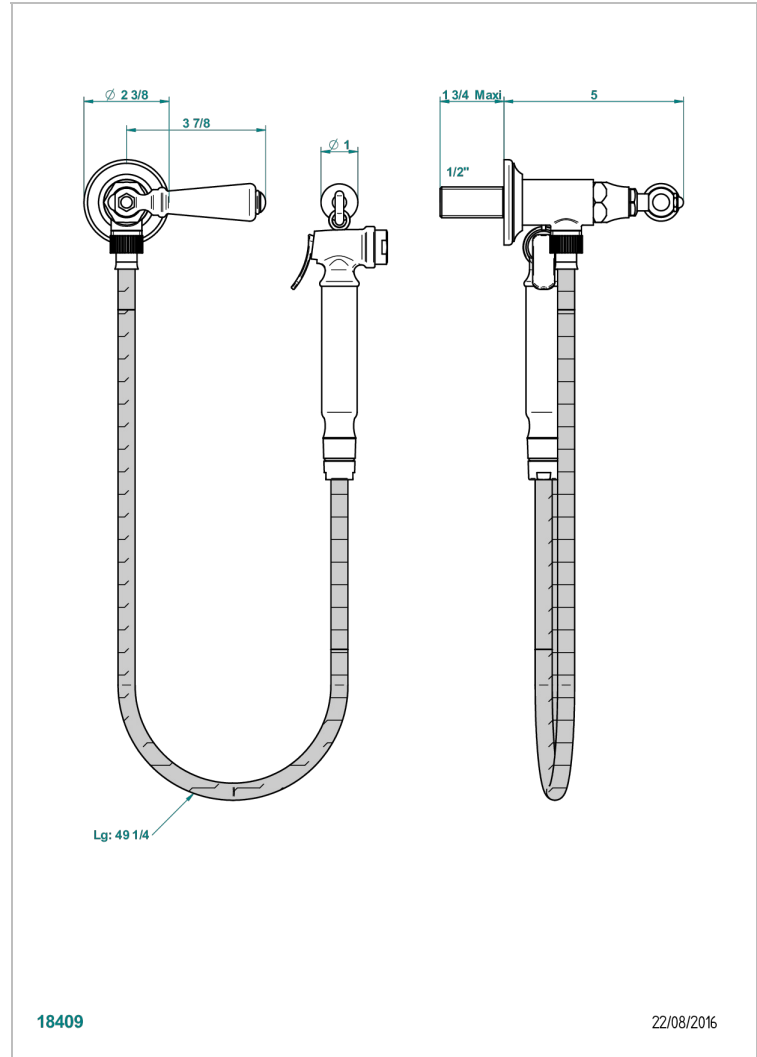

# 1900 WITH LEVER

G28-5840/8

Wc douche set including: valve, trigger spray, reinforced hose (1.25m) and hook

18409

22/08/2016