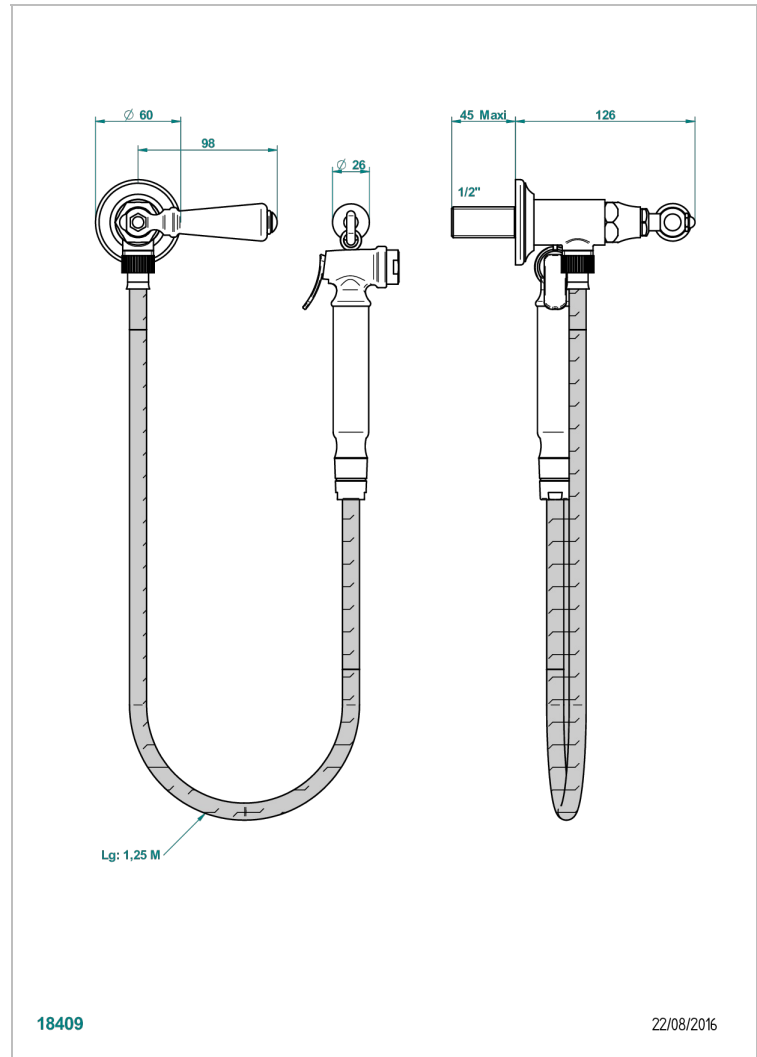

1900 WITH LEVER

G28-5840/8

THG[®]
PARIS

Wc douche set including: valve, trigger spray, reinforced hose (1.25m) and hook

CHARACTERISTIC

- ACS : 19ACCLY406

STANDARDS

TECHNICAL SPECS

- Recommandé : 3 bars (max. 5 bars) - Advised : 43,5 psi (max. 72 psi)
- 9,5 l/min à 3 bars (2.5 gpm at 43.5 psi)

AVAILABLE FINITIONS

Antique nickel - H28
Black ceram - D30
Blush PVD - H62
Brass color PVD - H49
Brown bronze color PVD - F33
Gold color PVD - H52