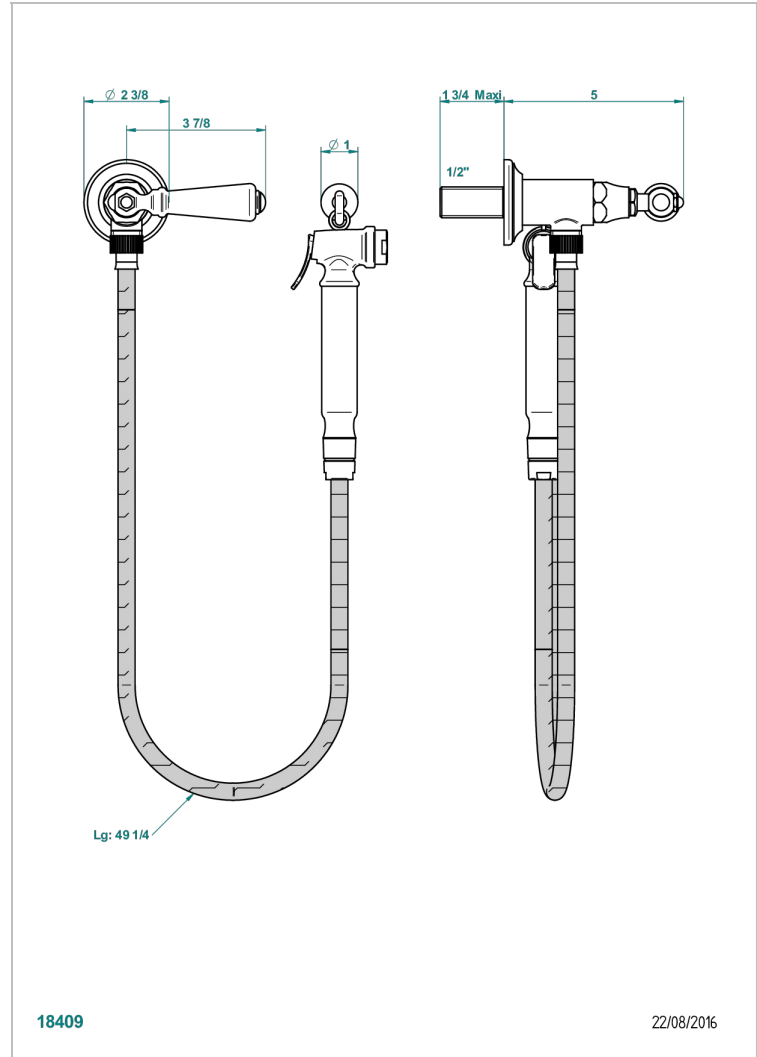

# 1900 WITH LEVER

G28-5840/8

THG<sup>®</sup>  
PARIS

Wc douche set including: valve, trigger spray, reinforced hose (1.25m) and hook