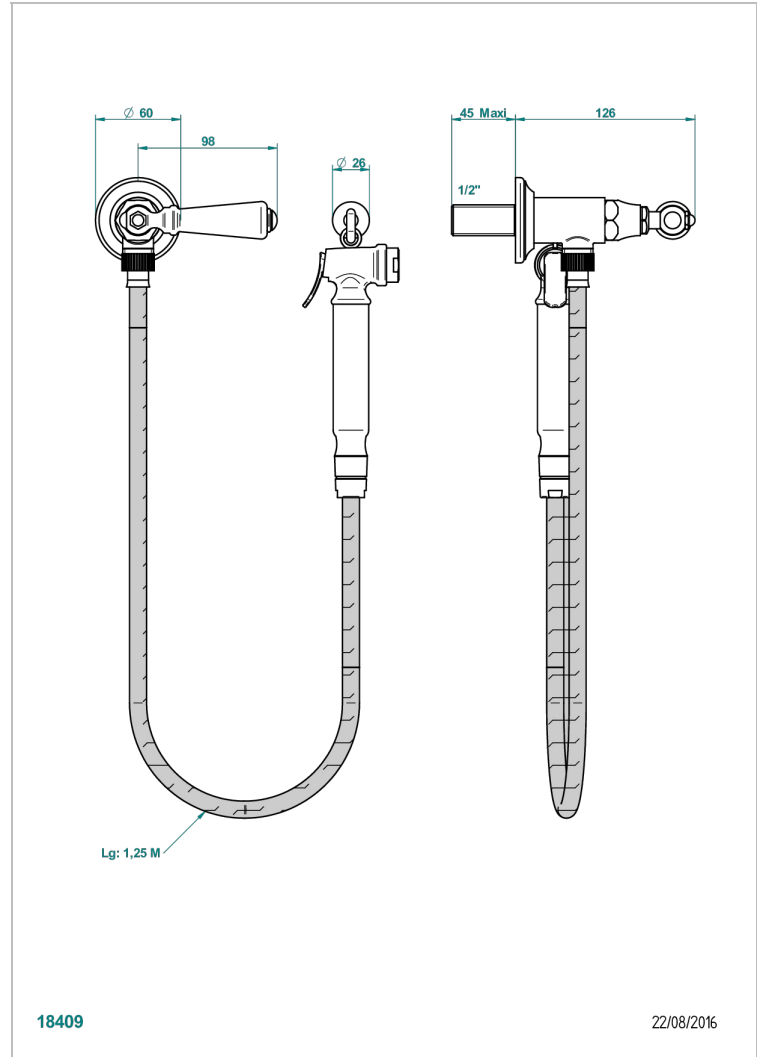

# BROADWAY WITH LEVER

A04-5840/8

THG<sup>®</sup>  
PARIS

Wc douche set including: valve, trigger spray, reinforced hose (1.25m) and hook