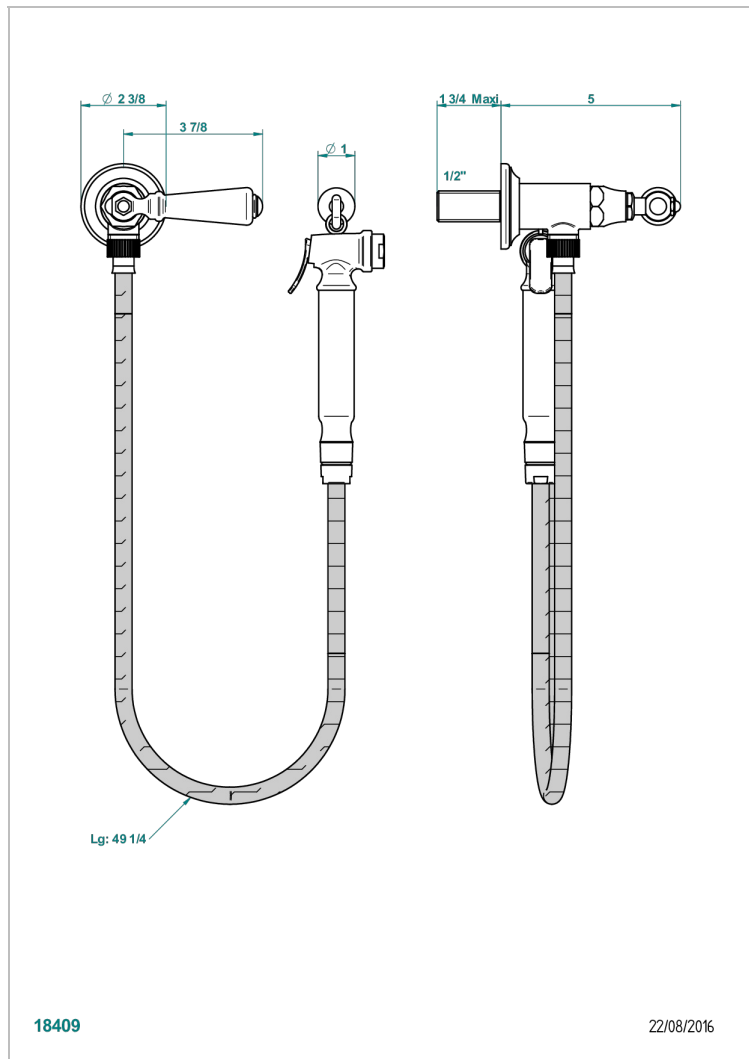

# BROADWAY WITH LEVER

A04-5840/8

THG<sup>®</sup>  
PARIS

Wc douche set including: valve, trigger spray, reinforced hose (1.25m) and hook

18409

22/08/2016