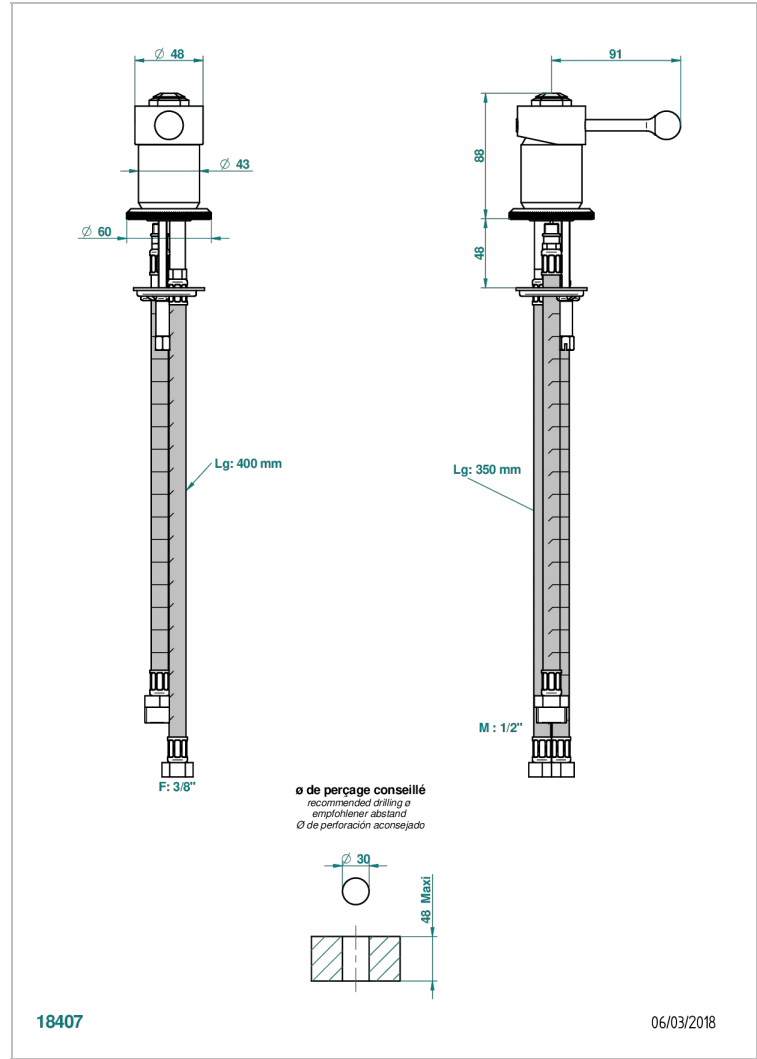

# TRADITION WITH LEVER

A58-6523

Rim mounted ceramic mixer

THG<sup>®</sup>  
PARIS