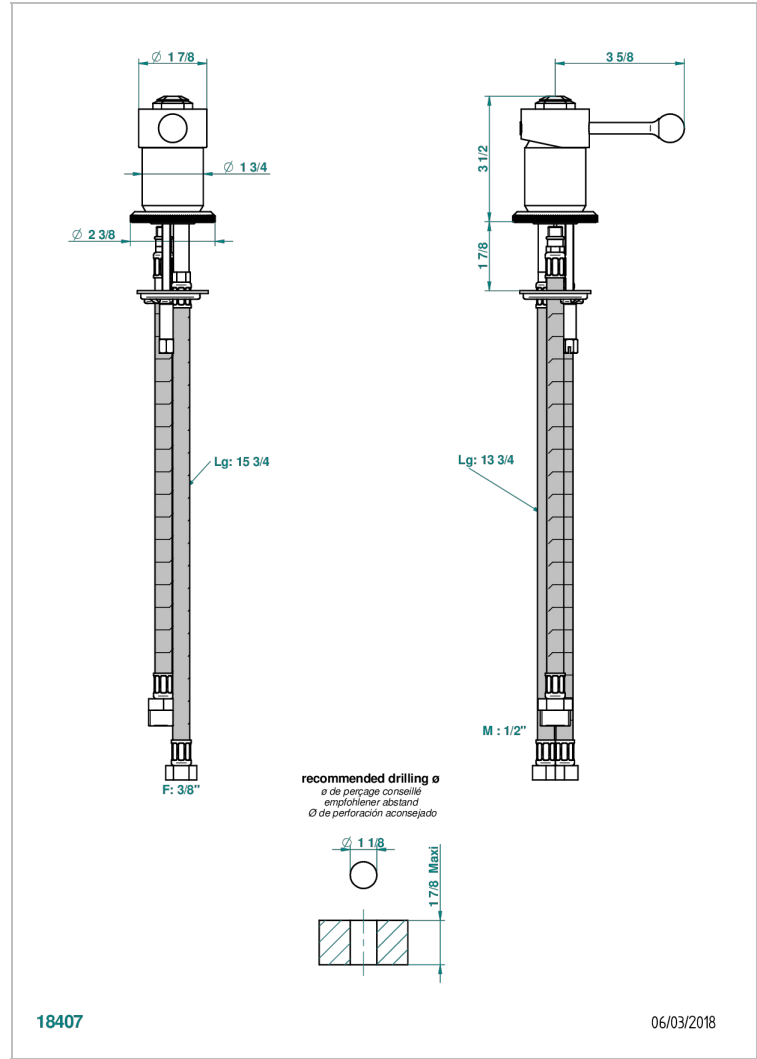

TRADITION WITH LEVER

A58-6523

Rim mounted ceramic mixer

THG[®]
PARIS

CHARACTERISTIC

- NF : NF EN 817 - I - Chrome

STANDARDS

AVAILABLE FINITIONS