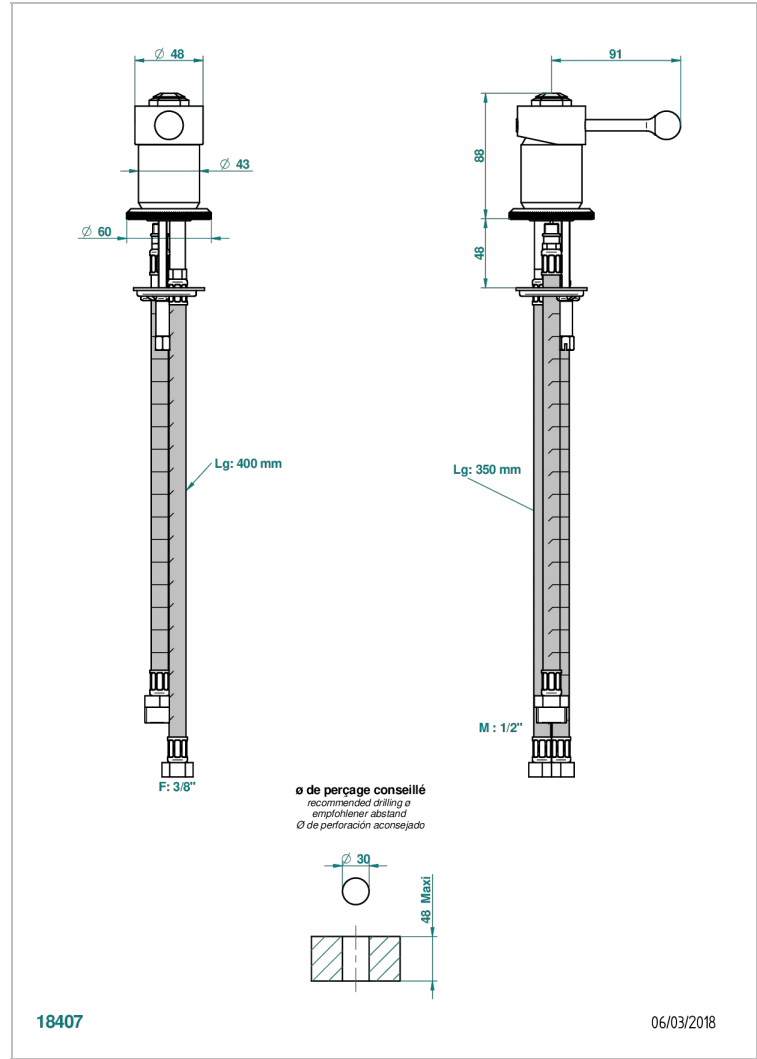

ART DECO WITH LEVER

A55-6523

Rim mounted ceramic mixer

CHARACTERISTIC

- NF : NF EN 817 - I - Chrome

STANDARDS

AVAILABLE FINITIONS

Antique nickel - H28
Black ceram - D30
Blush PVD - H62
Brass color PVD - H49
Brown bronze color PVD - F33
Gold color PVD - H52