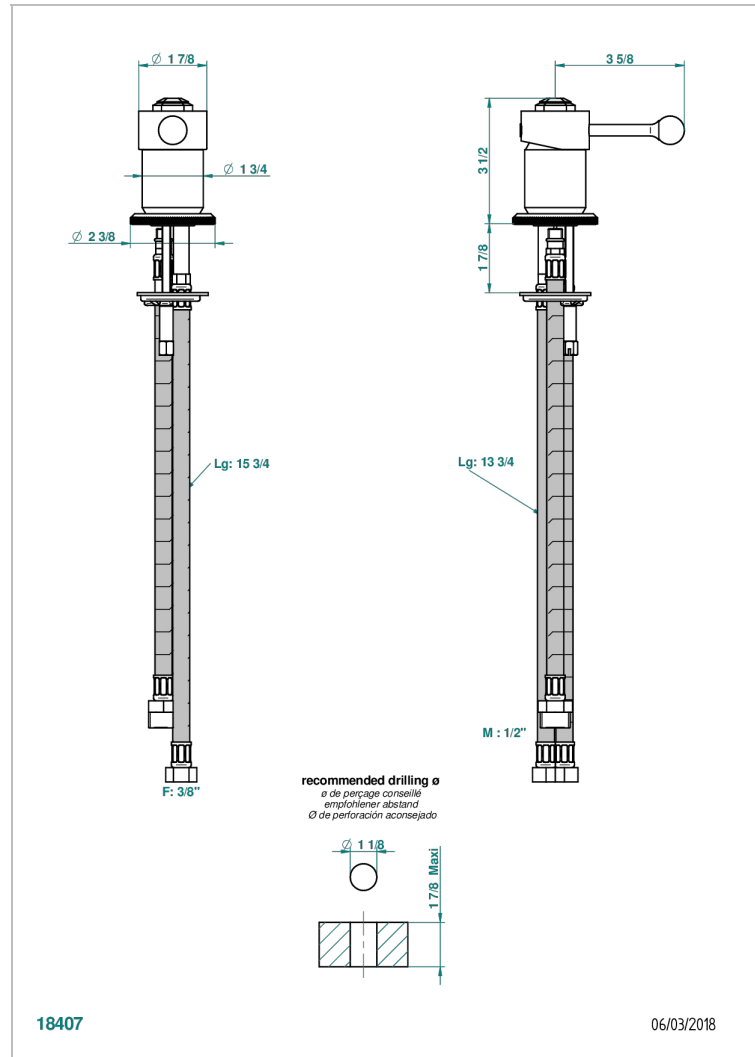

# ART DECO CON MANETAS

A55-6523

Rim mounted ceramic mixer

THG<sup>®</sup>  
PARIS