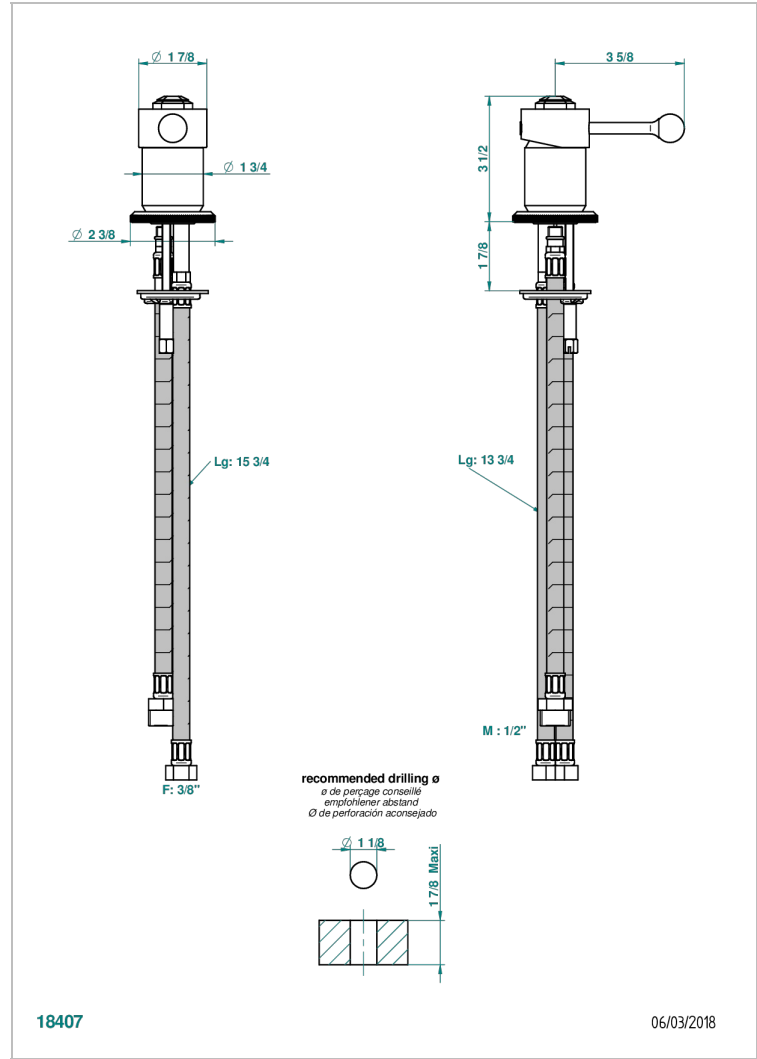

ART DECO WITH LEVER

A55-6523

Rim mounted ceramic mixer

THG[®]
PARIS

CHARACTERISTIC

- NF : NF EN 817 - I - Chrome

STANDARDS

AVAILABLE FINITIONS