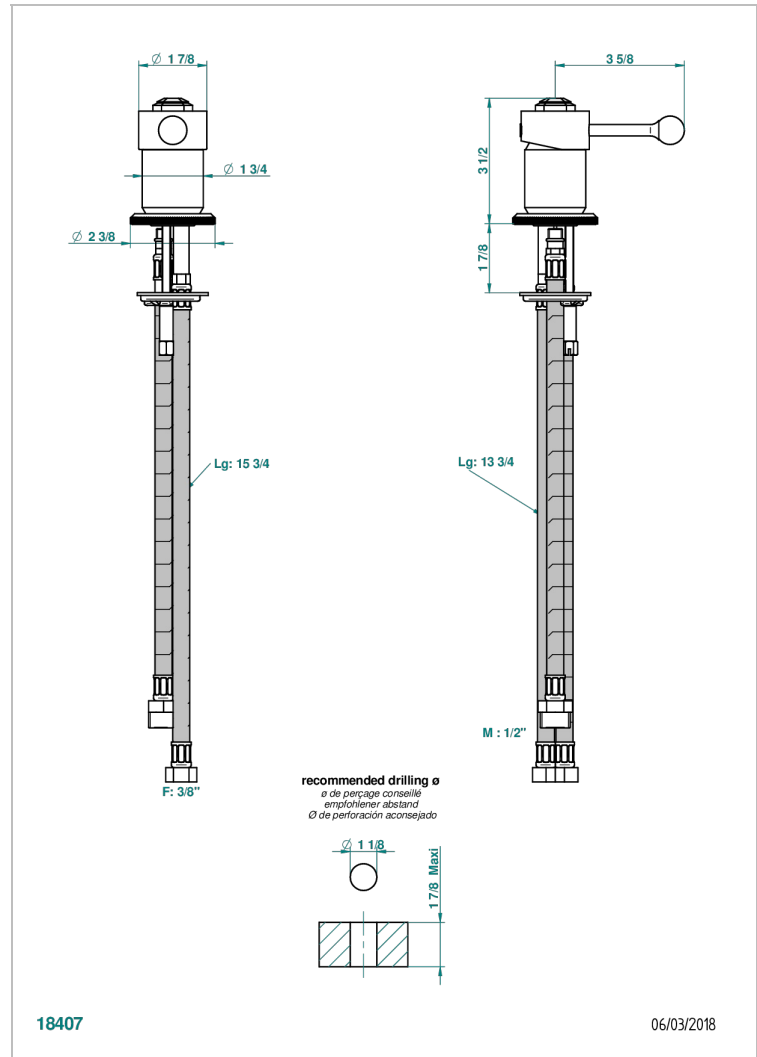

ART DECO WITH LEVER

A55-6523

Rim mounted ceramic mixer

CHARACTERISTIC

- NF : NF EN 817 - I - Chrome

STANDARDS

AVAILABLE FINITIONS

Antique nickel - H28
Black ceram - D30
Blush PVD - H62
Brass color PVD - H49
Brown bronze color PVD - F33
Gold color PVD - H52