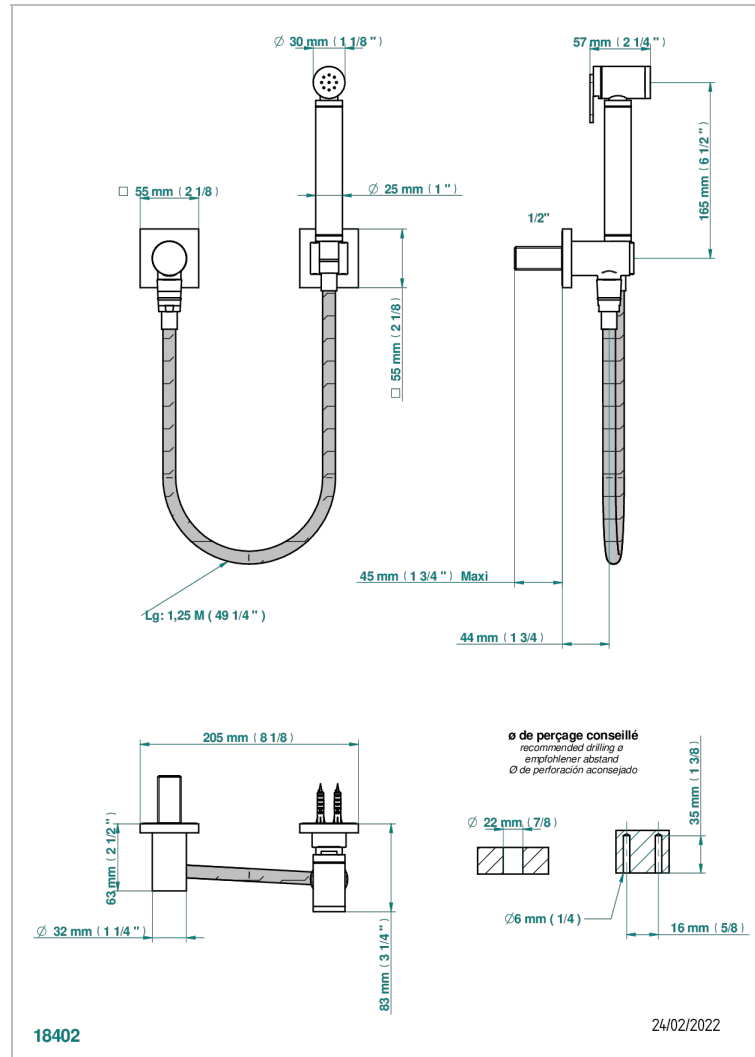

MASQUE DE FEMME SMOOTH METAL

A2U-5840/7

Wc douche set including: trigger spray, reinforced hose(1.25m), hook and elbow

CHARACTERISTIC

- ACS : 19ACCLY406

STANDARDS

AVAILABLE FINITIONS

- Matt nickel (color finish) - C01
- Polished chrome (color finish) - A02
- Polished chrome / Polished gold (color finish) - G02
- Polished gold (color finish) - F01
- Polished nickel - B01

TECHNICAL SPECS

- Recommandé : 3 bars (max. 5 bars) - Advised : 43,5 psi (max. 72 psi)
- 9,5 l/min à 3 bars (2.5 gpm at 43.5 psi)