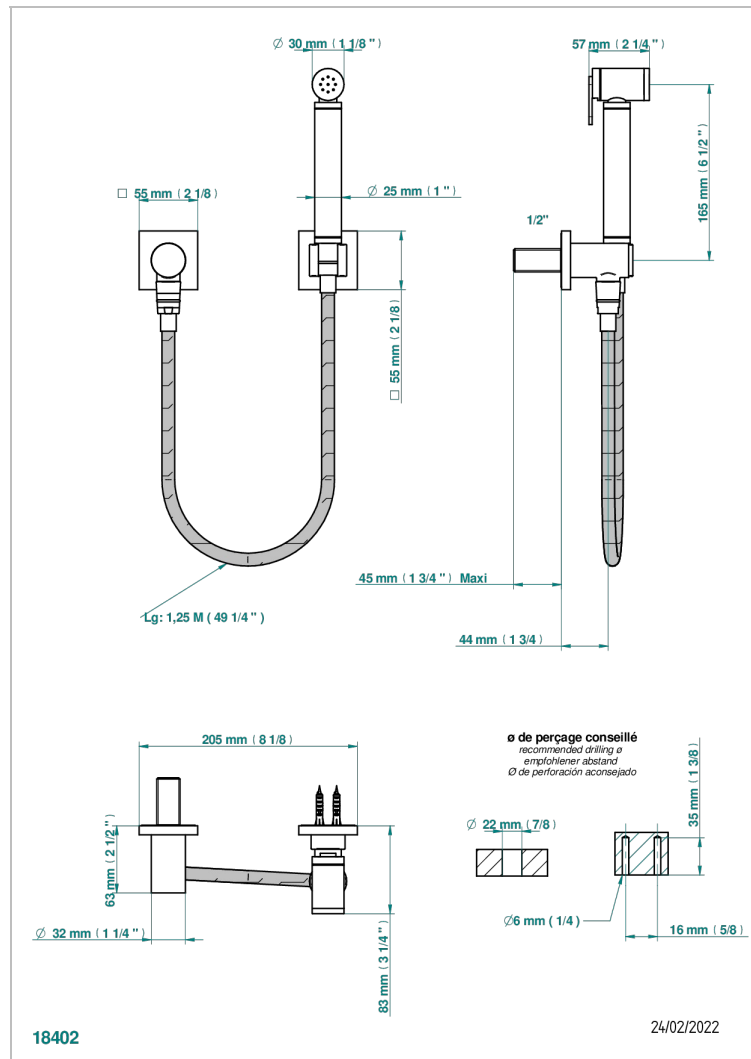

# MASQUE DE FEMME ENGRAVED METAL

A2T-5840/7

Wc douche set including: trigger spray, reinforced hose(1.25m), hook and elbow

## CHARACTERISTIC

- ACS : 19ACCLY406

## TECHNICAL SPECS

- Recommandé : 3 bars (max. 5 bars) - Advised : 43,5 psi (max. 72 psi)
- 9,5 l/min à 3 bars (2.5 gpm at 43.5 psi)