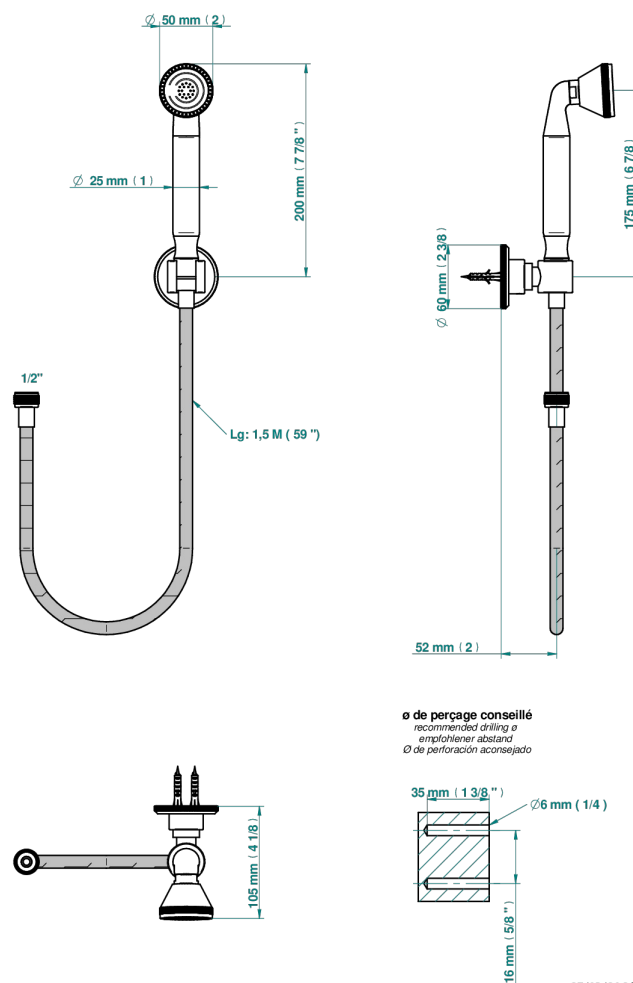

# TRADITION WITH LEVER HANDLES

A58-52A

Wall mounted stylised handshower, hose and fixed hook - no elbow

## CHARACTERISTIC

- Tradition with lever handles
- Wall mounted stylised handshower, hose and fixed hook - no elbow

Nickel antique / Sovereign - H28

Nickel color PVD - H55

Nickel polished - B01

Soft gold - F30

Soft matt gold - F31

Umber PVD - H66