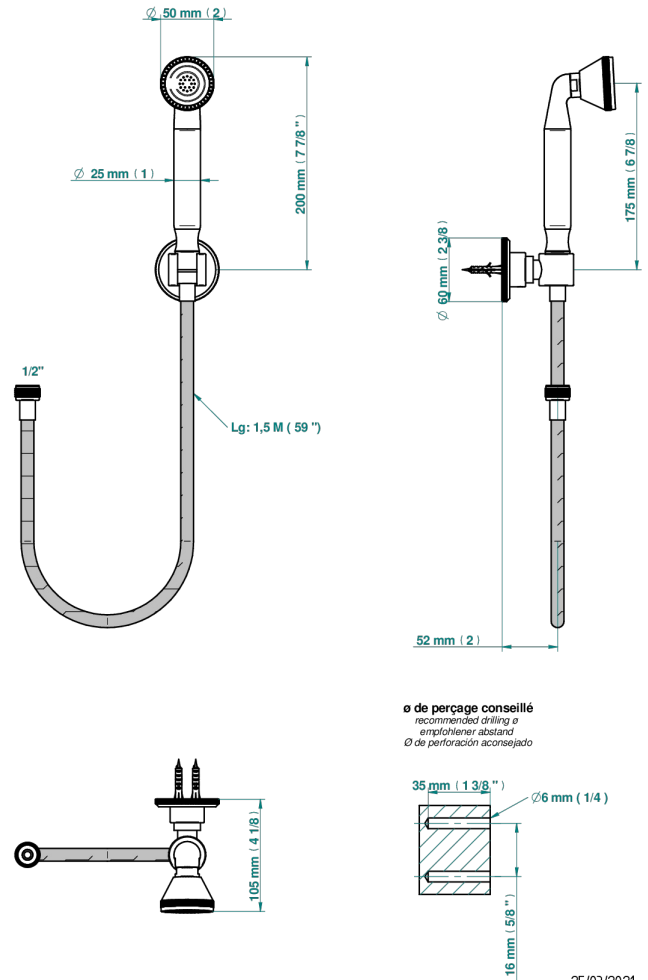

# ART DECO CRYSTAL

A56-52A

Wall mounted stylised handshower, hose and fixed hook - no elbow

18391

25/03/2021

## CHARACTERISTIC

- Art Déco Crystal
- Wall mounted stylised handshower, hose and fixed hook - no elbow