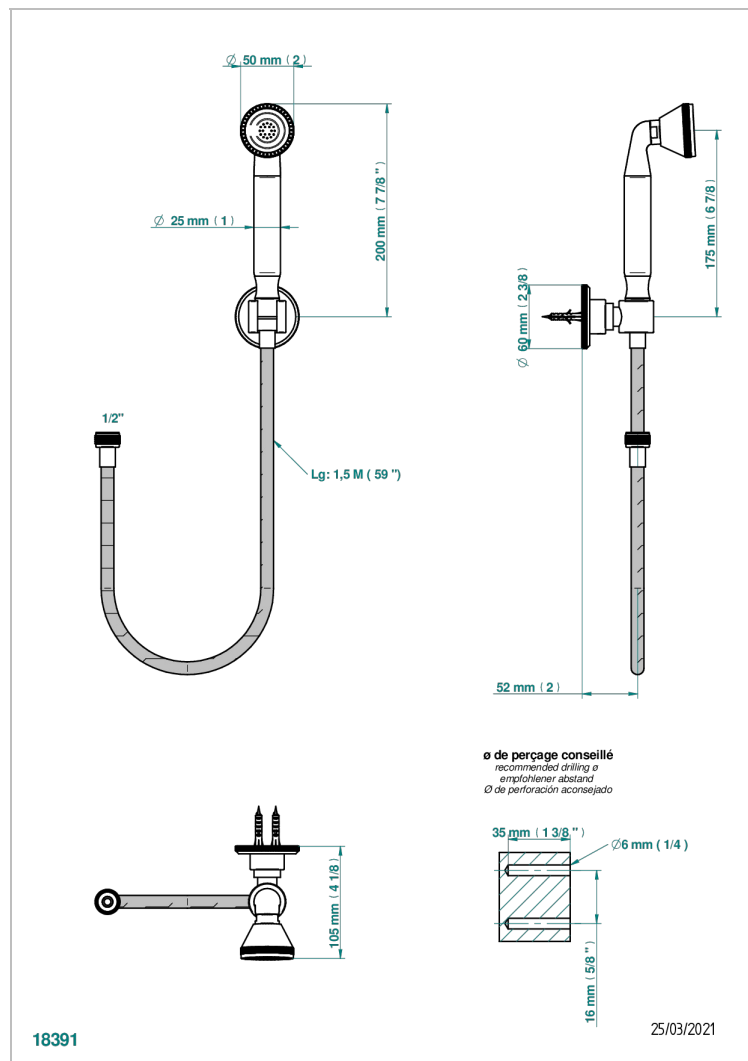

ART DECO WITH LEVER HANDLES

A55-52A

Wall mounted stylised handshower, hose and fixed hook - no elbow

CHARACTERISTIC

- Art Déco with lever handles
- Wall mounted stylised handshower, hose and fixed hook - no elbow

TECHNICAL SPECS

- Recommandé : 3 bars (max. 5 bars) - Advised : 43,5 psi (max. 72 psi)
- 9,5 l/min à 3 bars (2.5 gpm at 43.5 psi)

AVAILABLE FINITIONS

Black ceram - D30

Blush PVD - H62

Brass color PVD - H49

Brown bronze color PVD - F33

Chrome polished - A02

Chrome polished / gold polished - G02

Copper antique matt, coated - H07

Gold color PVD - H52

Gold mat - F07

Gold polished - F01

Graphite PVD - H64