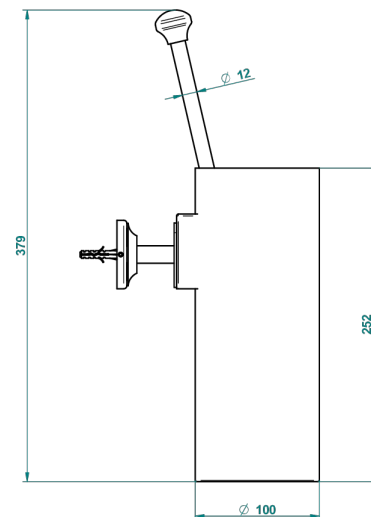

CHARLESTON WITH LEVER HANDLES

G75-4720

Wall mounted toilet brush holder

THG®
PARIS

18357

18/11/2015

CHARACTERISTIC

- Charleston with lever handles
- Wall mounted toilet brush holder

AVAILABLE FINITIONS

Black ceram - D30
Blush PVD - H62
Brass color PVD - H49
Brown bronze color PVD - F33
Chrome polished - A02
Chrome polished / gold polished - G02

Gold color PVD - H52
Gold mat - F07
Gold polished - F01
Graphite PVD - H64
Light coated bronze - D01
Matt Umber PVD - H67

Matt blush PVD - H60
Matt brass color PVD - H50
Matt brown bronze color PVD - F34
Matt chrome (American satin) - C02
Matt gold color PVD - H53
Matt graphite PVD - H65

Matt nickel (American satin) - C01
Matt nickel color PVD - H56
Natural smoked Brass - A13
Nickel antique / Sovereign - H28
Nickel color PVD - H55
Nickel polished - B01

Soft gold - F30
Soft matt gold - F31
Umber PVD - H66