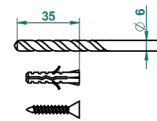

CHARLESTON WITH LEVER HANDLES

G75-4720

Wall mounted toilet brush holder

THG®
PARIS

18357

18/11/2015

CHARACTERISTIC

- Charleston with lever handles
- Wall mounted toilet brush holder

AVAILABLE FINITIONS

Black ceram - D30
Blush PVD - H62
Brass color PVD - H49
Brown bronze color PVD - F33
Chrome polished - A02
Chrome polished / gold polished - G02

Gold color PVD - H52
Gold mat - F07
Gold polished - F01
Graphite PVD - H64
Light coated bronze - D01
Matt Umber PVD - H67

Matt blush PVD - H60
Matt brass color PVD - H50
Matt brown bronze color PVD - F34
Matt chrome (American satin) - C02
Matt gold color PVD - H53
Matt graphite PVD - H65

Matt nickel (American satin) - C01
Matt nickel color PVD - H56
Natural smoked Brass - A13
Nickel antique / Sovereign - H28
Nickel color PVD - H55
Nickel polished - B01

Soft gold - F30
Soft matt gold - F31
Umber PVD - H66