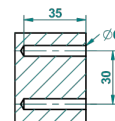

CHARLESTON WITH LEVER HANDLES

G75-4720

Wall mounted toilet brush holder

THG®
PARIS

18357

18/11/2015

CHARACTERISTIC

- Charleston with lever handles
- Wall mounted toilet brush holder

AVAILABLE FINITIONS

Black ceram - D30
Blush PVD - H62
Brass color PVD - H49
Brown bronze color PVD - F33
Chrome polished - A02
Chrome polished / gold polished - G02

Gold color PVD - H52
Gold mat - F07
Gold polished - F01
Graphite PVD - H64
Light coated bronze - D01
Matt Umber PVD - H67

Matt blush PVD - H60
Matt brass color PVD - H50
Matt brown bronze color PVD - F34
Matt chrome (American satin) - C02
Matt gold color PVD - H53
Matt graphite PVD - H65

Matt nickel (American satin) - C01
Matt nickel color PVD - H56
Natural smoked Brass - A13
Nickel antique / Sovereign - H28
Nickel color PVD - H55
Nickel polished - B01

Soft gold - F30
Soft matt gold - F31
Umber PVD - H66