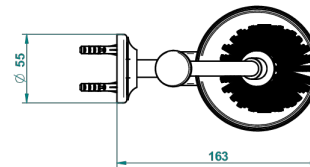

CHARLESTON WITH LEVER HANDLES

G75-4720

Wall mounted toilet brush holder

THG®
PARIS

18357

18/11/2015

CHARACTERISTIC

- Charleston with lever handles
- Wall mounted toilet brush holder

AVAILABLE FINITIONS

Black ceram - D30
Blush PVD - H62
Brass color PVD - H49
Brown bronze color PVD - F33
Chrome polished - A02
Chrome polished / gold polished - G02

Gold color PVD - H52
Gold mat - F07
Gold polished - F01
Graphite PVD - H64
Light coated bronze - D01
Matt Umber PVD - H67

Matt blush PVD - H60
Matt brass color PVD - H50
Matt brown bronze color PVD - F34
Matt chrome (American satin) - C02
Matt gold color PVD - H53
Matt graphite PVD - H65

Matt nickel (American satin) - C01
Matt nickel color PVD - H56
Natural smoked Brass - A13
Nickel antique / Sovereign - H28
Nickel color PVD - H55
Nickel polished - B01

Soft gold - F30
Soft matt gold - F31
Umber PVD - H66