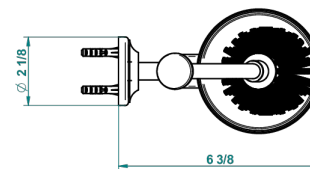

CHARLESTON WITH LEVER HANDLES

G75-4720

Wall mounted toilet brush holder

THG®
PARIS

18357

18/11/2015

CHARACTERISTIC

- Charleston with lever handles
- Wall mounted toilet brush holder

AVAILABLE FINITIONS

Black ceram - D30
Blush PVD - H62
Brass color PVD - H49
Brown bronze color PVD - F33
Chrome polished - A02
Chrome polished / gold polished - G02

Gold color PVD - H52
Gold mat - F07
Gold polished - F01
Graphite PVD - H64
Light coated bronze - D01
Matt Umber PVD - H67

Matt blush PVD - H60
Matt brass color PVD - H50
Matt brown bronze color PVD - F34
Matt chrome (American satin) - C02
Matt gold color PVD - H53
Matt graphite PVD - H65

Matt nickel (American satin) - C01
Matt nickel color PVD - H56
Natural smoked Brass - A13
Nickel antique / Sovereign - H28
Nickel color PVD - H55
Nickel polished - B01

Soft gold - F30
Soft matt gold - F31
Umber PVD - H66