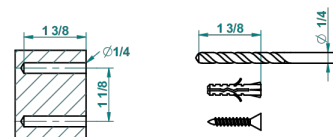

CHARLESTON WITH LEVER HANDLES

G75-4720

Wall mounted toilet brush holder

THG®
PARIS

18357

18/11/2015

CHARACTERISTIC

- Charleston with lever handles
- Wall mounted toilet brush holder

AVAILABLE FINITIONS

Black ceram - D30
Blush PVD - H62
Brass color PVD - H49
Brown bronze color PVD - F33
Chrome polished - A02
Chrome polished / gold polished - G02

Gold color PVD - H52
Gold mat - F07
Gold polished - F01
Graphite PVD - H64
Light coated bronze - D01
Matt Umber PVD - H67

Matt blush PVD - H60
Matt brass color PVD - H50
Matt brown bronze color PVD - F34
Matt chrome (American satin) - C02
Matt gold color PVD - H53
Matt graphite PVD - H65

Matt nickel (American satin) - C01
Matt nickel color PVD - H56
Natural smoked Brass - A13
Nickel antique / Sovereign - H28
Nickel color PVD - H55
Nickel polished - B01

Soft gold - F30
Soft matt gold - F31
Umber PVD - H66