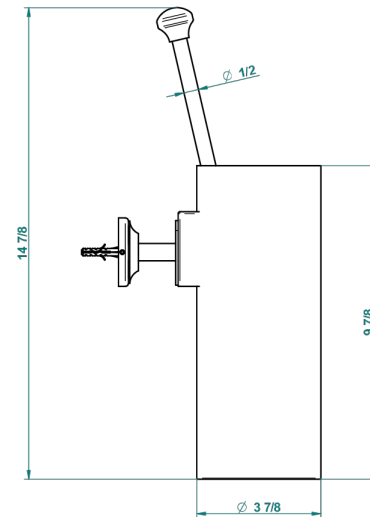

CHARLESTON WITH LEVER HANDLES

G75-4720

Wall mounted toilet brush holder

THG®
PARIS

18357

18/11/2015

CHARACTERISTIC

- Charleston with lever handles
- Wall mounted toilet brush holder

AVAILABLE FINITIONS

Black ceram - D30
Blush PVD - H62
Brass color PVD - H49
Brown bronze color PVD - F33
Chrome polished - A02
Chrome polished / gold polished - G02

Gold color PVD - H52
Gold mat - F07
Gold polished - F01
Graphite PVD - H64
Light coated bronze - D01
Matt Umber PVD - H67

Matt blush PVD - H60
Matt brass color PVD - H50
Matt brown bronze color PVD - F34
Matt chrome (American satin) - C02
Matt gold color PVD - H53
Matt graphite PVD - H65

Matt nickel (American satin) - C01
Matt nickel color PVD - H56
Natural smoked Brass - A13
Nickel antique / Sovereign - H28
Nickel color PVD - H55
Nickel polished - B01

Soft gold - F30
Soft matt gold - F31
Umber PVD - H66