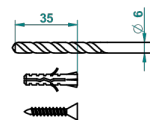

CHARLESTON WITH SMOOTH METAL LEVER HANDLES

G3N-4720

Wall mounted toilet brush holder

18357

18/11/2015

CHARACTERISTIC

- Charleston with smooth metal lever handles
- Wall mounted toilet brush holder

AVAILABLE FINITIONS

Black ceram - D30

Blush PVD - H62

Brass color PVD - H49

Brown bronze color PVD - F33

Chrome polished - A02

Chrome polished / gold polished - G02

Copper antique matt, coated - H07

Gold color PVD - H52

Gold mat - F07

Gold polished - F01

Graphite PVD - H64

Light coated bronze - D01

Matt Umber PVD - H67

Matt blush PVD - H60

Matt brass color PVD - H50

Matt brown bronze color PVD - F34

Matt chrome (American satin) - C02

Matt gold color PVD - H53

Matt graphite PVD - H65

Matt nickel (American satin) - C01

Matt nickel color PVD - H56

Natural smoked Brass - A13

Nickel antique / Sovereign - H28

Nickel color PVD - H55

Nickel polished - B01

Soft gold - F30

Soft matt gold - F31

Umber PVD - H66