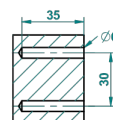

CHARLESTON WITH SMOOTH METAL LEVER HANDLES

G3N-4720

Wall mounted toilet brush holder

18357

18/11/2015

CHARACTERISTIC

- Charleston with smooth metal lever handles
- Wall mounted toilet brush holder

AVAILABLE FINITIONS

Black ceram - D30

Blush PVD - H62

Brass color PVD - H49

Brown bronze color PVD - F33

Chrome polished - A02

Chrome polished / gold polished - G02

Copper antique matt, coated - H07

Gold color PVD - H52

Gold mat - F07

Gold polished - F01

Graphite PVD - H64

Light coated bronze - D01

Matt Umber PVD - H67

Matt blush PVD - H60

Matt brass color PVD - H50

Matt brown bronze color PVD - F34

Matt chrome (American satin) - C02

Matt gold color PVD - H53

Matt graphite PVD - H65

Matt nickel (American satin) - C01

Matt nickel color PVD - H56

Natural smoked Brass - A13

Nickel antique / Sovereign - H28

Nickel color PVD - H55

Nickel polished - B01

Soft gold - F30

Soft matt gold - F31

Umber PVD - H66