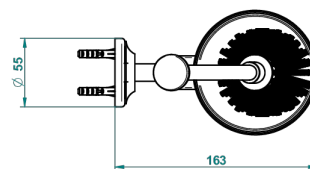

CHARLESTON WITH SMOOTH METAL LEVER HANDLES

G3N-4720

Wall mounted toilet brush holder

18357

18/11/2015

CHARACTERISTIC

- Charleston with smooth metal lever handles
- Wall mounted toilet brush holder

AVAILABLE FINITIONS

Black ceram - D30

Blush PVD - H62

Brass color PVD - H49

Brown bronze color PVD - F33

Chrome polished - A02

Chrome polished / gold polished - G02

Copper antique matt, coated - H07

Gold color PVD - H52

Gold mat - F07

Gold polished - F01

Graphite PVD - H64

Light coated bronze - D01

Matt Umber PVD - H67

Matt blush PVD - H60

Matt brass color PVD - H50

Matt brown bronze color PVD - F34

Matt chrome (American satin) - C02

Matt gold color PVD - H53

Matt graphite PVD - H65

Matt nickel (American satin) - C01

Matt nickel color PVD - H56

Natural smoked Brass - A13

Nickel antique / Sovereign - H28

Nickel color PVD - H55

Nickel polished - B01

Soft gold - F30

Soft matt gold - F31

Umber PVD - H66