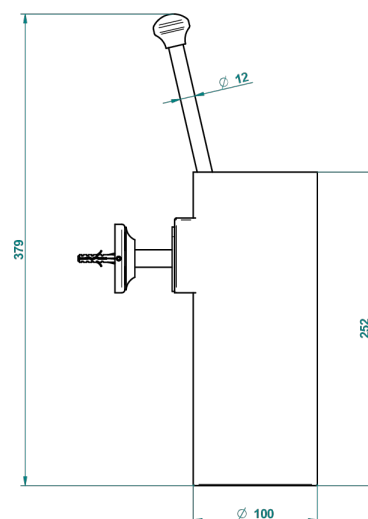

CHARLESTON WITH SMOOTH METAL LEVER HANDLES

G3N-4720

Wall mounted toilet brush holder

18357

18/11/2015

CHARACTERISTIC

- Charleston with smooth metal lever handles
- Wall mounted toilet brush holder

AVAILABLE FINITIONS

Black ceram - D30

Blush PVD - H62

Brass color PVD - H49

Brown bronze color PVD - F33

Chrome polished - A02

Chrome polished / gold polished - G02

Copper antique matt, coated - H07

Gold color PVD - H52

Gold mat - F07

Gold polished - F01

Graphite PVD - H64

Light coated bronze - D01

Matt Umber PVD - H67

Matt blush PVD - H60

Matt brass color PVD - H50

Matt brown bronze color PVD - F34

Matt chrome (American satin) - C02

Matt gold color PVD - H53

Matt graphite PVD - H65

Matt nickel (American satin) - C01

Matt nickel color PVD - H56

Natural smoked Brass - A13

Nickel antique / Sovereign - H28

Nickel color PVD - H55

Nickel polished - B01

Soft gold - F30

Soft matt gold - F31

Umber PVD - H66