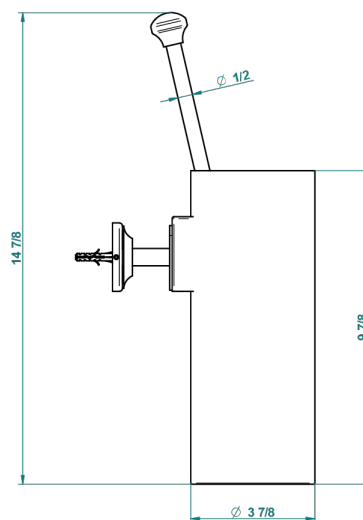

CHARLESTON WITH SMOOTH METAL LEVER HANDLES

G3N-4720

Wall mounted toilet brush holder

18357

18/11/2015

CHARACTERISTIC

- Charleston with smooth metal lever handles
- Wall mounted toilet brush holder

AVAILABLE FINITIONS

Black ceram - D30

Blush PVD - H62

Brass color PVD - H49

Brown bronze color PVD - F33

Chrome polished - A02

Chrome polished / gold polished - G02

Copper antique matt, coated - H07

Gold color PVD - H52

Gold mat - F07

Gold polished - F01

Graphite PVD - H64

Light coated bronze - D01

Matt Umber PVD - H67

Matt blush PVD - H60

Matt brass color PVD - H50

Matt brown bronze color PVD - F34

Matt chrome (American satin) - C02

Matt gold color PVD - H53

Matt graphite PVD - H65

Matt nickel (American satin) - C01

Matt nickel color PVD - H56

Natural smoked Brass - A13

Nickel antique / Sovereign - H28

Nickel color PVD - H55

Nickel polished - B01

Soft gold - F30

Soft matt gold - F31

Umber PVD - H66