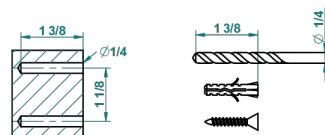

CHARLESTON WITH SMOOTH METAL LEVER HANDLES

G3N-4720

Wall mounted toilet brush holder

18357

18/11/2015

CHARACTERISTIC

- Charleston with smooth metal lever handles
- Wall mounted toilet brush holder

AVAILABLE FINITIONS

Black ceram - D30

Blush PVD - H62

Brass color PVD - H49

Brown bronze color PVD - F33

Chrome polished - A02

Chrome polished / gold polished - G02

Copper antique matt, coated - H07

Gold color PVD - H52

Gold mat - F07

Gold polished - F01

Graphite PVD - H64

Light coated bronze - D01

Matt Umber PVD - H67

Matt blush PVD - H60

Matt brass color PVD - H50

Matt brown bronze color PVD - F34

Matt chrome (American satin) - C02

Matt gold color PVD - H53

Matt graphite PVD - H65

Matt nickel (American satin) - C01

Matt nickel color PVD - H56

Natural smoked Brass - A13

Nickel antique / Sovereign - H28

Nickel color PVD - H55

Nickel polished - B01

Soft gold - F30

Soft matt gold - F31

Umber PVD - H66