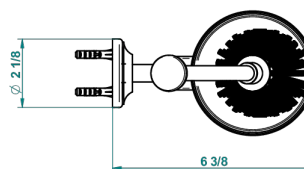

CHARLESTON WITH SMOOTH METAL LEVER HANDLES

G3N-4720

Wall mounted toilet brush holder

18357

18/11/2015

CHARACTERISTIC

- Charleston with smooth metal lever handles
- Wall mounted toilet brush holder

AVAILABLE FINITIONS

Black ceram - D30

Blush PVD - H62

Brass color PVD - H49

Brown bronze color PVD - F33

Chrome polished - A02

Chrome polished / gold polished - G02

Copper antique matt, coated - H07

Gold color PVD - H52

Gold mat - F07

Gold polished - F01

Graphite PVD - H64

Light coated bronze - D01

Matt Umber PVD - H67

Matt blush PVD - H60

Matt brass color PVD - H50

Matt brown bronze color PVD - F34

Matt chrome (American satin) - C02

Matt gold color PVD - H53

Matt graphite PVD - H65

Matt nickel (American satin) - C01

Matt nickel color PVD - H56

Natural smoked Brass - A13

Nickel antique / Sovereign - H28

Nickel color PVD - H55

Nickel polished - B01

Soft gold - F30

Soft matt gold - F31

Umber PVD - H66