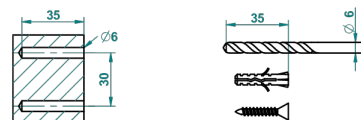

18357

18/11/2015

CHARACTERISTIC

- Charleston
- Wall mounted toilet brush holder

AVAILABLE FINITIONS

Black ceram - D30
Blush PVD - H62
Brass color PVD - H49
Brown bronze color PVD - F33
Chrome polished - A02
Chrome polished / gold polished - G02

Copper antique matt, coated - H07
Gold color PVD - H52
Gold mat - F07
Gold polished - F01
Graphite PVD - H64
Light coated bronze - D01

Matt Umber PVD - H67
Matt blush PVD - H60
Matt brass color PVD - H50
Matt brown bronze color PVD - F34
Matt chrome (American satin) - C02
Matt gold color PVD - H53

Matt graphite PVD - H65
Matt nickel (American satin) - C01
Matt nickel color PVD - H56
Natural smoked Brass - A13
Nickel antique / Sovereign - H28
Nickel color PVD - H55

Nickel polished - B01
Soft gold - F30
Soft matt gold - F31
Umber PVD - H66