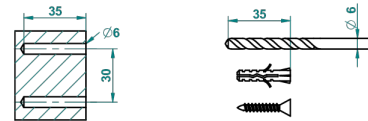

18357

18/11/2015

CHARACTERISTIC

- Broadway
- Wall mounted toilet brush holder

AVAILABLE FINITIONS

Black ceram - D30
Blush PVD - H62
Brass color PVD - H49
Brown bronze color PVD - F33
Chrome polished - A02
Chrome polished / gold polished - G02

Copper antique matt, coated - H07
Gold color PVD - H52
Gold mat - F07
Gold polished - F01
Graphite PVD - H64
Light coated bronze - D01

Matt Umber PVD - H67
Matt blush PVD - H60
Matt brass color PVD - H50
Matt brown bronze color PVD - F34
Matt chrome (American satin) - C02
Matt gold color PVD - H53

Matt graphite PVD - H65
Matt nickel (American satin) - C01
Matt nickel color PVD - H56
Natural smoked Brass - A13
Nickel antique / Sovereign - H28
Nickel color PVD - H55

Nickel polished - B01
Soft gold - F30
Soft matt gold - F31
Umber PVD - H66