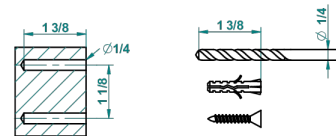

18357

18/11/2015

CHARACTERISTIC

- Broadway
- Wall mounted toilet brush holder

AVAILABLE FINITIONS

Black ceram - D30
Blush PVD - H62
Brass color PVD - H49
Brown bronze color PVD - F33
Chrome polished - A02
Chrome polished / gold polished - G02

Copper antique matt, coated - H07
Gold color PVD - H52
Gold mat - F07
Gold polished - F01
Graphite PVD - H64
Light coated bronze - D01

Matt Umber PVD - H67
Matt blush PVD - H60
Matt brass color PVD - H50
Matt brown bronze color PVD - F34
Matt chrome (American satin) - C02
Matt gold color PVD - H53

Matt graphite PVD - H65
Matt nickel (American satin) - C01
Matt nickel color PVD - H56
Natural smoked Brass - A13
Nickel antique / Sovereign - H28
Nickel color PVD - H55

Nickel polished - B01
Soft gold - F30
Soft matt gold - F31
Umber PVD - H66