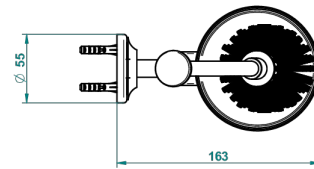

BROADWAY WITH WHITE PORCELAIN LEVER HANDLES

A04-4720

Wall mounted toilet brush holder

18357

18/11/2015

CHARACTERISTIC

- Broadway with white porcelain lever handles
- Wall mounted toilet brush holder

AVAILABLE FINITIONS

Black ceram - D30

Blush PVD - H62

Brass color PVD - H49

Brown bronze color PVD - F33

Chrome polished - A02

Chrome polished / gold polished - G02

Copper antique matt, coated - H07

Gold color PVD - H52

Gold mat - F07

Gold polished - F01

Graphite PVD - H64

Light coated bronze - D01

Matt Umber PVD - H67

Matt blush PVD - H60

Matt brass color PVD - H50

Matt brown bronze color PVD - F34

Matt chrome (American satin) - C02

Matt gold color PVD - H53

Matt graphite PVD - H65

Matt nickel (American satin) - C01

Matt nickel color PVD - H56

Natural smoked Brass - A13

Nickel antique / Sovereign - H28

Nickel color PVD - H55

Nickel polished - B01

Soft gold - F30

Soft matt gold - F31

Umber PVD - H66