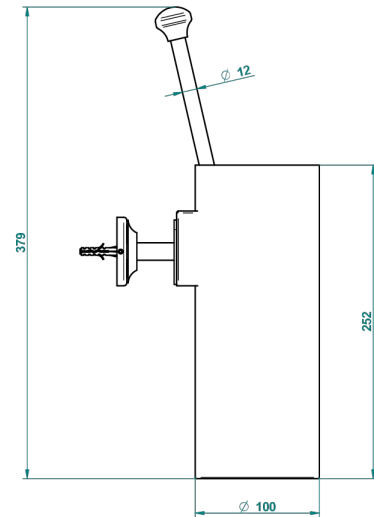

BROADWAY WITH WHITE PORCELAIN LEVER HANDLES

A04-4720

Wall mounted toilet brush holder

18357

18/11/2015

CHARACTERISTIC

- Broadway with white porcelain lever handles
- Wall mounted toilet brush holder

AVAILABLE FINITIONS

Black ceram - D30

Blush PVD - H62

Brass color PVD - H49

Brown bronze color PVD - F33

Chrome polished - A02

Chrome polished / gold polished - G02

Copper antique matt, coated - H07

Gold color PVD - H52

Gold mat - F07

Gold polished - F01

Graphite PVD - H64

Light coated bronze - D01

Matt Umber PVD - H67

Matt blush PVD - H60

Matt brass color PVD - H50

Matt brown bronze color PVD - F34

Matt chrome (American satin) - C02

Matt gold color PVD - H53

Matt graphite PVD - H65

Matt nickel (American satin) - C01

Matt nickel color PVD - H56

Natural smoked Brass - A13

Nickel antique / Sovereign - H28

Nickel color PVD - H55

Nickel polished - B01

Soft gold - F30

Soft matt gold - F31

Umber PVD - H66