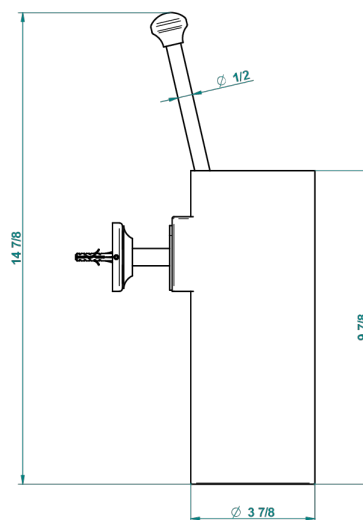

BROADWAY WITH WHITE PORCELAIN LEVER HANDLES

A04-4720

Wall mounted toilet brush holder

18357

18/11/2015

CHARACTERISTIC

- Broadway with white porcelain lever handles
- Wall mounted toilet brush holder

AVAILABLE FINITIONS

Black ceram - D30

Blush PVD - H62

Brass color PVD - H49

Brown bronze color PVD - F33

Chrome polished - A02

Chrome polished / gold polished - G02

Copper antique matt, coated - H07

Gold color PVD - H52

Gold mat - F07

Gold polished - F01

Graphite PVD - H64

Light coated bronze - D01

Matt Umber PVD - H67

Matt blush PVD - H60

Matt brass color PVD - H50

Matt brown bronze color PVD - F34

Matt chrome (American satin) - C02

Matt gold color PVD - H53

Matt graphite PVD - H65

Matt nickel (American satin) - C01

Matt nickel color PVD - H56

Natural smoked Brass - A13

Nickel antique / Sovereign - H28

Nickel color PVD - H55

Nickel polished - B01

Soft gold - F30

Soft matt gold - F31

Umber PVD - H66