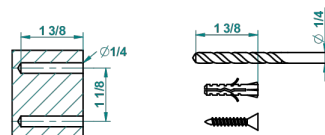

BROADWAY WITH WHITE PORCELAIN LEVER HANDLES

A04-4720

Wall mounted toilet brush holder

18357

18/11/2015

CHARACTERISTIC

- Broadway with white porcelain lever handles
- Wall mounted toilet brush holder

AVAILABLE FINITIONS

Black ceram - D30

Blush PVD - H62

Brass color PVD - H49

Brown bronze color PVD - F33

Chrome polished - A02

Chrome polished / gold polished - G02

Copper antique matt, coated - H07

Gold color PVD - H52

Gold mat - F07

Gold polished - F01

Graphite PVD - H64

Light coated bronze - D01

Matt Umber PVD - H67

Matt blush PVD - H60

Matt brass color PVD - H50

Matt brown bronze color PVD - F34

Matt chrome (American satin) - C02

Matt gold color PVD - H53

Matt graphite PVD - H65

Matt nickel (American satin) - C01

Matt nickel color PVD - H56

Natural smoked Brass - A13

Nickel antique / Sovereign - H28

Nickel color PVD - H55

Nickel polished - B01

Soft gold - F30

Soft matt gold - F31

Umber PVD - H66