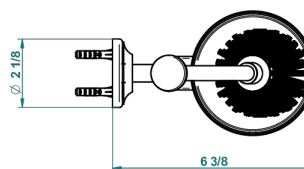

BROADWAY WITH WHITE PORCELAIN LEVER HANDLES

A04-4720

Wall mounted toilet brush holder

18357

18/11/2015

CHARACTERISTIC

- Broadway with white porcelain lever handles
- Wall mounted toilet brush holder

AVAILABLE FINITIONS

Black ceram - D30

Blush PVD - H62

Brass color PVD - H49

Brown bronze color PVD - F33

Chrome polished - A02

Chrome polished / gold polished - G02

Copper antique matt, coated - H07

Gold color PVD - H52

Gold mat - F07

Gold polished - F01

Graphite PVD - H64

Light coated bronze - D01

Matt Umber PVD - H67

Matt blush PVD - H60

Matt brass color PVD - H50

Matt brown bronze color PVD - F34

Matt chrome (American satin) - C02

Matt gold color PVD - H53

Matt graphite PVD - H65

Matt nickel (American satin) - C01

Matt nickel color PVD - H56

Natural smoked Brass - A13

Nickel antique / Sovereign - H28

Nickel color PVD - H55

Nickel polished - B01

Soft gold - F30

Soft matt gold - F31

Umber PVD - H66