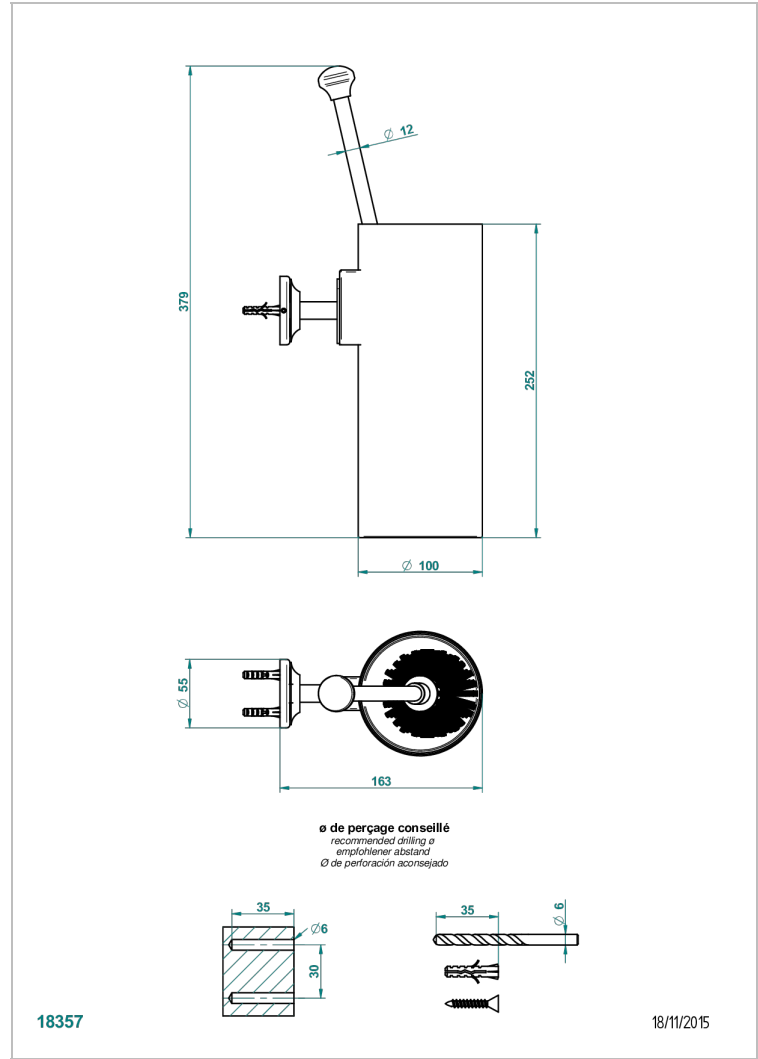

BROADWAY WITH LEVER

A04-4720

Wall mounted WC brush and holder, all metal

CHARACTERISTIC

- Broadway with Lever
- Wall mounted WC brush and holder, all metal

AVAILABLE FINITIONS

Antique nickel - H28
Black ceram - D30
Blush PVD - H62
Brass color PVD - H49
Brown bronze color PVD - F33
Gold color PVD - H52