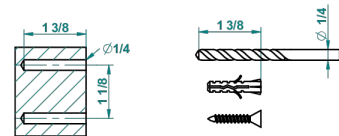

BROADWAY WITH LEVER

A04-4720

Wall mounted WC brush and holder, all metal

THG
PARIS

18357

18/11/2015

CHARACTERISTIC

- Broadway with Lever
- Wall mounted WC brush and holder, all metal

AVAILABLE FINITIONS

Antique nickel - H28
Black ceram - D30
Blush PVD - H62
Brass color PVD - H49
Brown bronze color PVD - F33
Gold color PVD - H52

Graphite PVD - H64
Lacquered light bronze - D01
Matt Umber PVD - H67
Matt blush PVD - H60
Matt brass color PVD - H50
Matt brown bronze color PVD - F34

Matt chrome - C02
Matt gold - F07
Matt gold color PVD - H53
Matt graphite PVD - H65
Matt nickel (color finish) - C01
Matt nickel color PVD - H56

Natural smoked Brass - A13
Nickel color PVD - H55
Polished chrome (color finish) - A02
Polished chrome / Polished gold (color finish) - G02
Polished gold (color finish) - F01
Polished nickel - B01

Soft gold - F30
Soft matt gold - F31
Umber PVD - H66
Varnished matt antique red copper (color finish) - H07