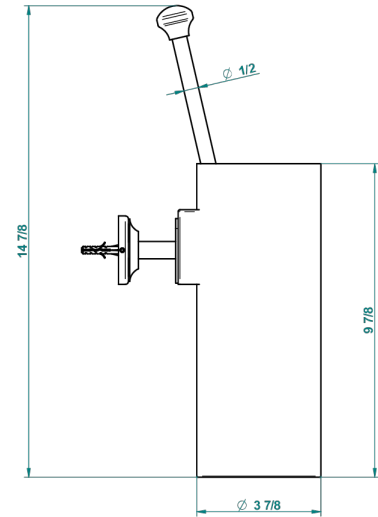

BROADWAY WITH LEVER

A04-4720

Wall mounted WC brush and holder, all metal

THG
PARIS

18357

18/11/2015

CHARACTERISTIC

- Broadway with Lever
- Wall mounted WC brush and holder, all metal

AVAILABLE FINITIONS

Antique nickel - H28
Black ceram - D30
Blush PVD - H62
Brass color PVD - H49
Brown bronze color PVD - F33
Gold color PVD - H52

Graphite PVD - H64
Lacquered light bronze - D01
Matt Umber PVD - H67
Matt blush PVD - H60
Matt brass color PVD - H50
Matt brown bronze color PVD - F34

Matt chrome - C02
Matt gold - F07
Matt gold color PVD - H53
Matt graphite PVD - H65
Matt nickel (color finish) - C01
Matt nickel color PVD - H56

Natural smoked Brass - A13
Nickel color PVD - H55
Polished chrome (color finish) - A02
Polished chrome / Polished gold (color finish) - G02
Polished gold (color finish) - F01
Polished nickel - B01

Soft gold - F30
Soft matt gold - F31
Umber PVD - H66
Varnished matt antique red copper (color finish) - H07