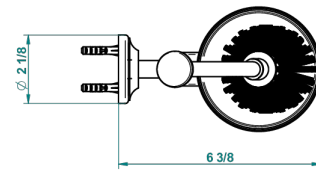

BROADWAY WITH LEVER

A04-4720

Wall mounted WC brush and holder, all metal

THG
PARIS

18357

18/11/2015

CHARACTERISTIC

- Broadway with Lever
- Wall mounted WC brush and holder, all metal

AVAILABLE FINITIONS

Antique nickel - H28
Black ceram - D30
Blush PVD - H62
Brass color PVD - H49
Brown bronze color PVD - F33
Gold color PVD - H52

Graphite PVD - H64
Lacquered light bronze - D01
Matt Umber PVD - H67
Matt blush PVD - H60
Matt brass color PVD - H50
Matt brown bronze color PVD - F34

Matt chrome - C02
Matt gold - F07
Matt gold color PVD - H53
Matt graphite PVD - H65
Matt nickel (color finish) - C01
Matt nickel color PVD - H56

Natural smoked Brass - A13
Nickel color PVD - H55
Polished chrome (color finish) - A02
Polished chrome / Polished gold (color finish) - G02
Polished gold (color finish) - F01
Polished nickel - B01

Soft gold - F30
Soft matt gold - F31
Umber PVD - H66
Varnished matt antique red copper (color finish) - H07