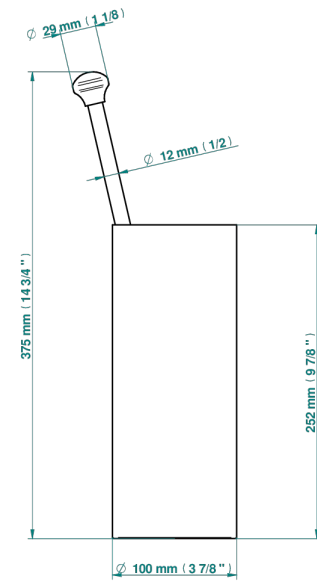

BEAUBOURG WITH LEVER HANDLES

G7B-4700

Free standing toilet brush holder

THG[®]
PARIS

18356

07/12/2021

CHARACTERISTIC

- Beaubourg with lever handles
- Free standing toilet brush holder