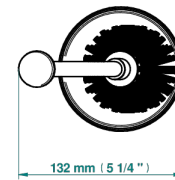

BEAUBOURG WITH LEVER HANDLES

G7B-4700

Free standing toilet brush holder

THG[®]
PARIS

18356

07/12/2021

CHARACTERISTIC

- Beaubourg with lever handles
- Free standing toilet brush holder