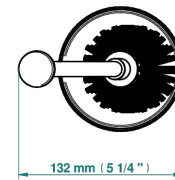

# CHARLESTON WITH LEVER HANDLES

G75-4700

Free standing toilet brush holder

THG<sup>®</sup>  
PARIS

18356

07/12/2021