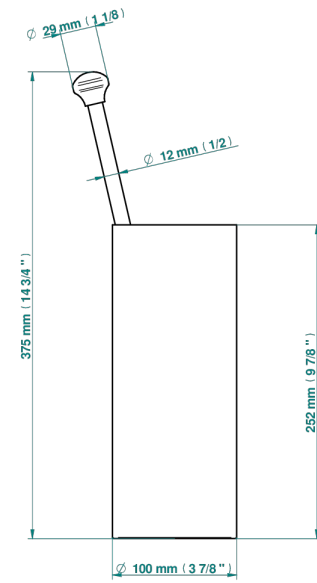

# CHARLESTON WITH LEVER HANDLES

G75-4700

Free standing toilet brush holder

THG<sup>®</sup>  
PARIS

18356

07/12/2021

## CHARACTERISTIC

- Charleston with lever handles
- Free standing toilet brush holder