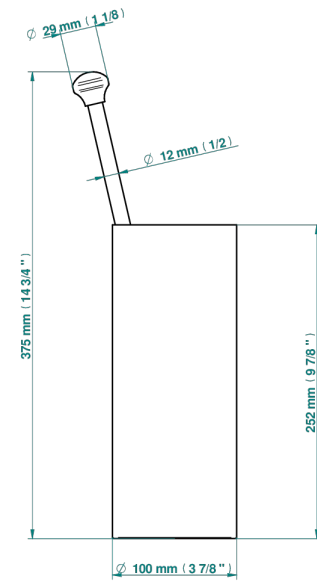

CHARLESTON WITH LEVER

G75-4700

Free-standing WC brush and holder, all metal

THG[®]
PARIS

18356

07/12/2021

CHARACTERISTIC

- Charleston with lever
- Free-standing WC brush and holder, all metal