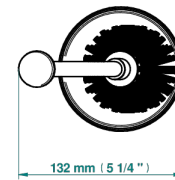

CHARLESTON WITH LEVER

G75-4700

Free-standing WC brush and holder, all metal

THG[®]
PARIS

18356

07/12/2021

CHARACTERISTIC

- Charleston with lever
- Free-standing WC brush and holder, all metal