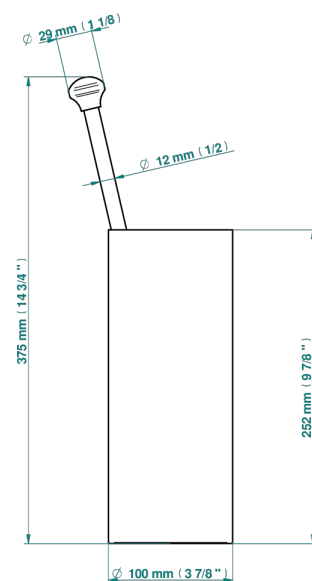

CHARLESTON WITH SMOOTH METAL LEVER HANDLES

G3N-4700

Free standing toilet brush holder

18356

07/12/2021

CHARACTERISTIC

- Charleston with smooth metal lever handles
- Free standing toilet brush holder

AVAILABLE FINITIONS