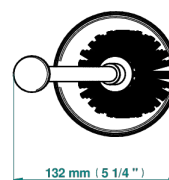

CHARLESTON WITH SMOOTH METAL LEVER HANDLES

G3N-4700

Free standing toilet brush holder

18356

07/12/2021

CHARACTERISTIC

- Charleston with smooth metal lever handles
- Free standing toilet brush holder

AVAILABLE FINITIONS